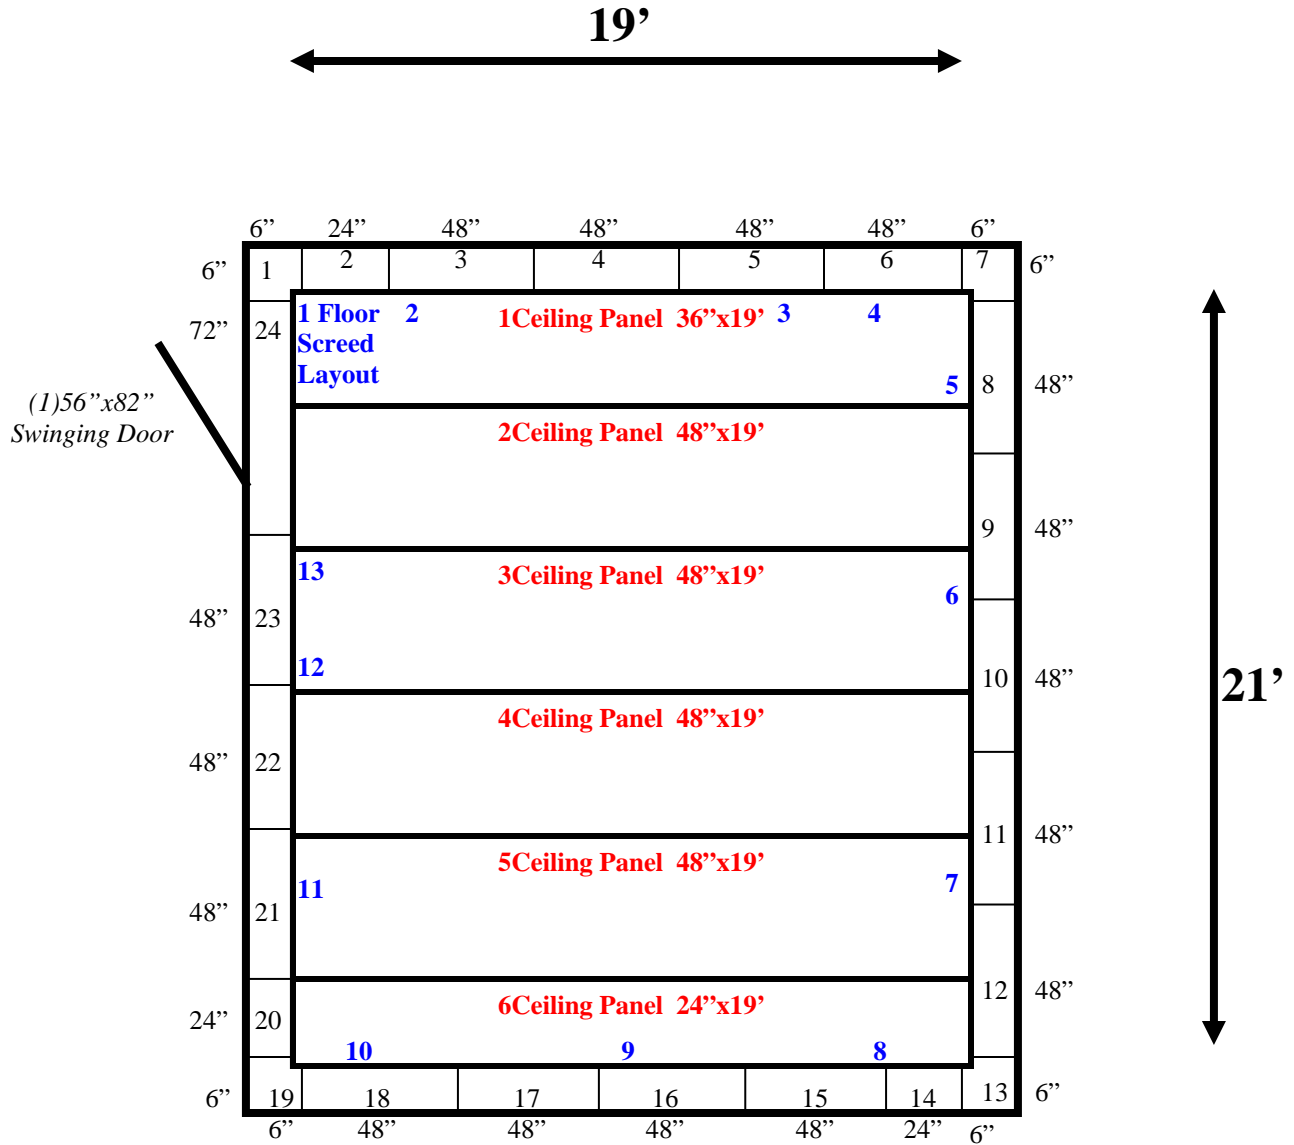

19' x 21' x 10' H
Walk-In Cooler or Walk-In Freezer
Wall & Ceiling Panels Diagram

99-09
Black

REFRIGERATION SUPERSTORE

World's Largest Inventory

New & Used Walk-In/ Drive-In Coolers/ Freezers/ Refrigeration Systems

1423 Planeview Drive, Oshkosh, WI 54904 Tel (920) 231-1711 Fax (920) 231-1701 www.barrinc.com

**19' x 21' x 10' H
Walk-In Cooler or Walk-In Freezer**

99-09
Black