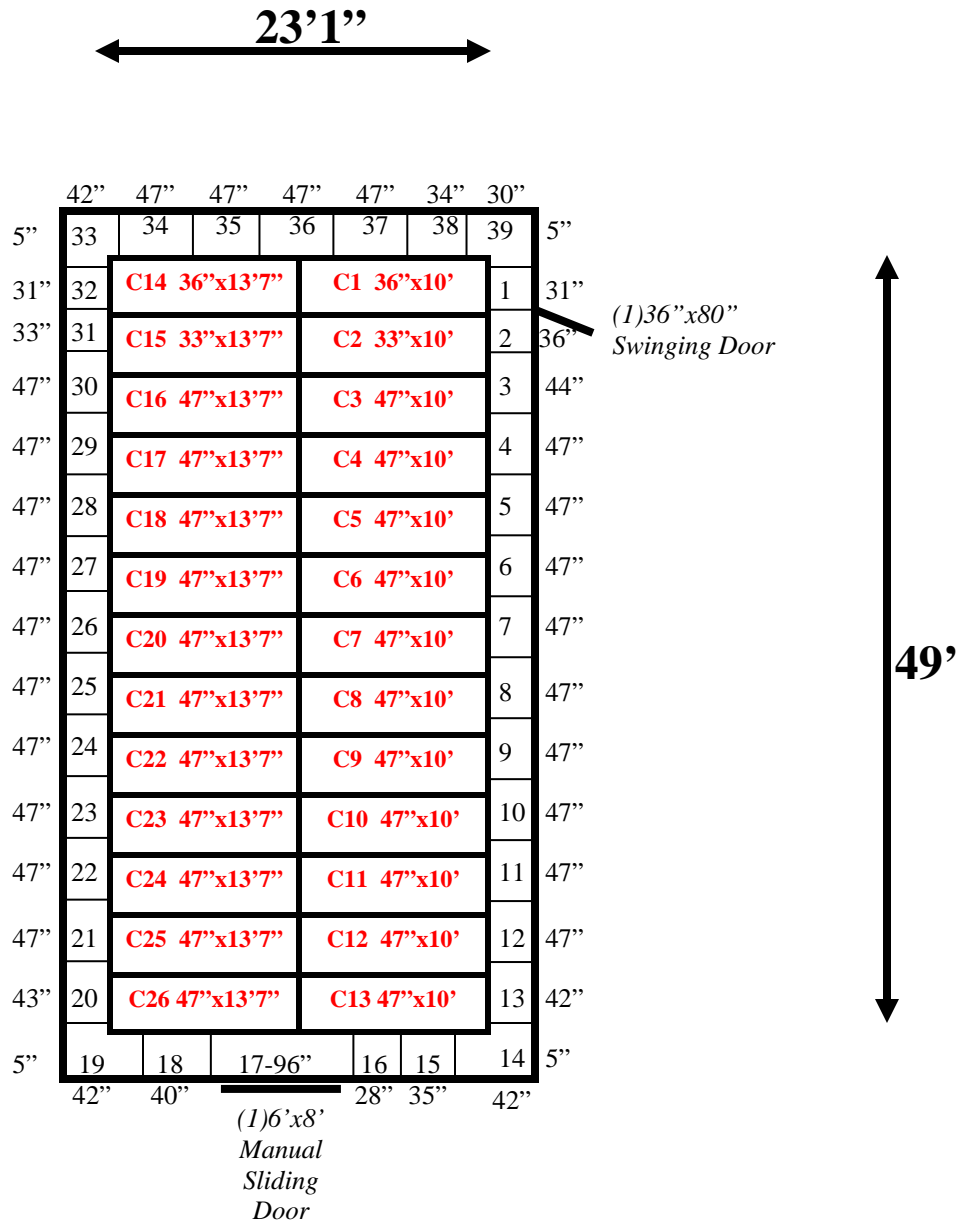

Ceiling Support: Threaded rods with metal plate.

Wall panels #2 and #17 are header panels.

23'1" x 49' x 9'5" H
Drive-In Cooler or Drive-In Freezer
Wall & Ceiling Panels Diagram

113-09
No color

REFRIGERATION SUPERSTORE

23'1" x 49' x 9'5" H
Drive-In Cooler or Drive-In Freezer

113-09
No color