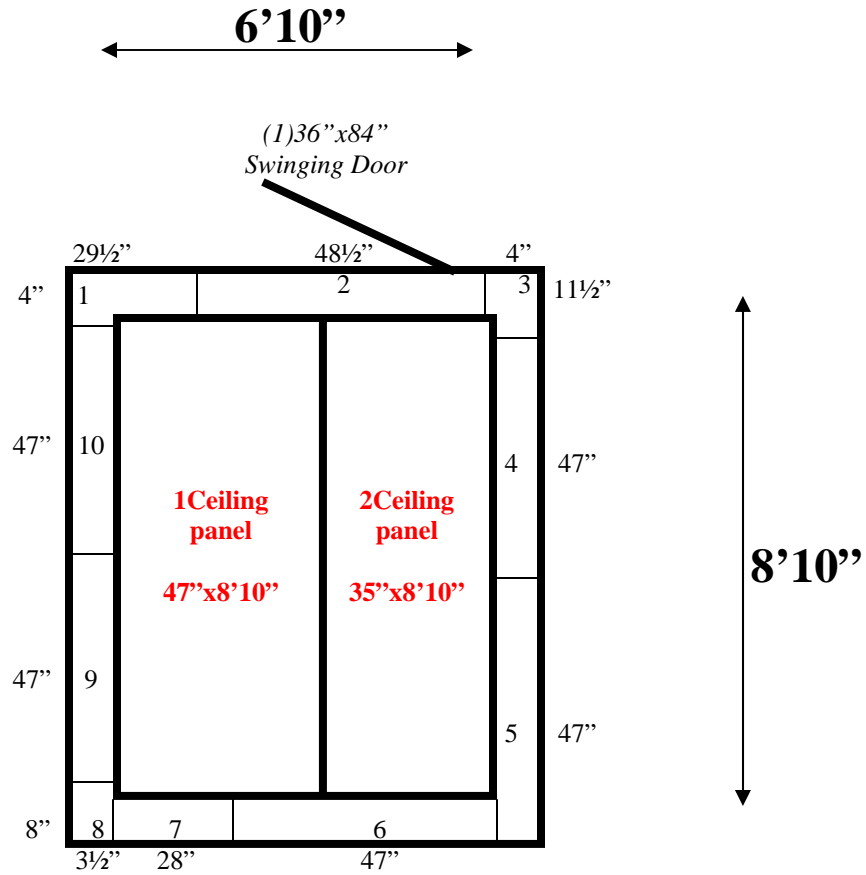

**6'10" x 8'10" x 9'11" H**  
**Walk-In Cooler or Walk-In Freezer**  
**Wall & Ceiling Panels Diagram**

1000-09  
Brown

**REFRIGERATION SUPERSTORE**

*World's Largest Inventory*

*New & Used Walk-In/ Drive-In Coolers/ Freezers/ Refrigeration Systems*

1423 Planeview Drive, Oshkosh, WI 54904 Tel (920) 231-1711 Fax (920) 231-1701 [www.barrinc.com](http://www.barrinc.com)

**6'10" x 8'10" x 9'11" H  
Walk-In Cooler or Walk-In Freezer**

1000-09  
Brown