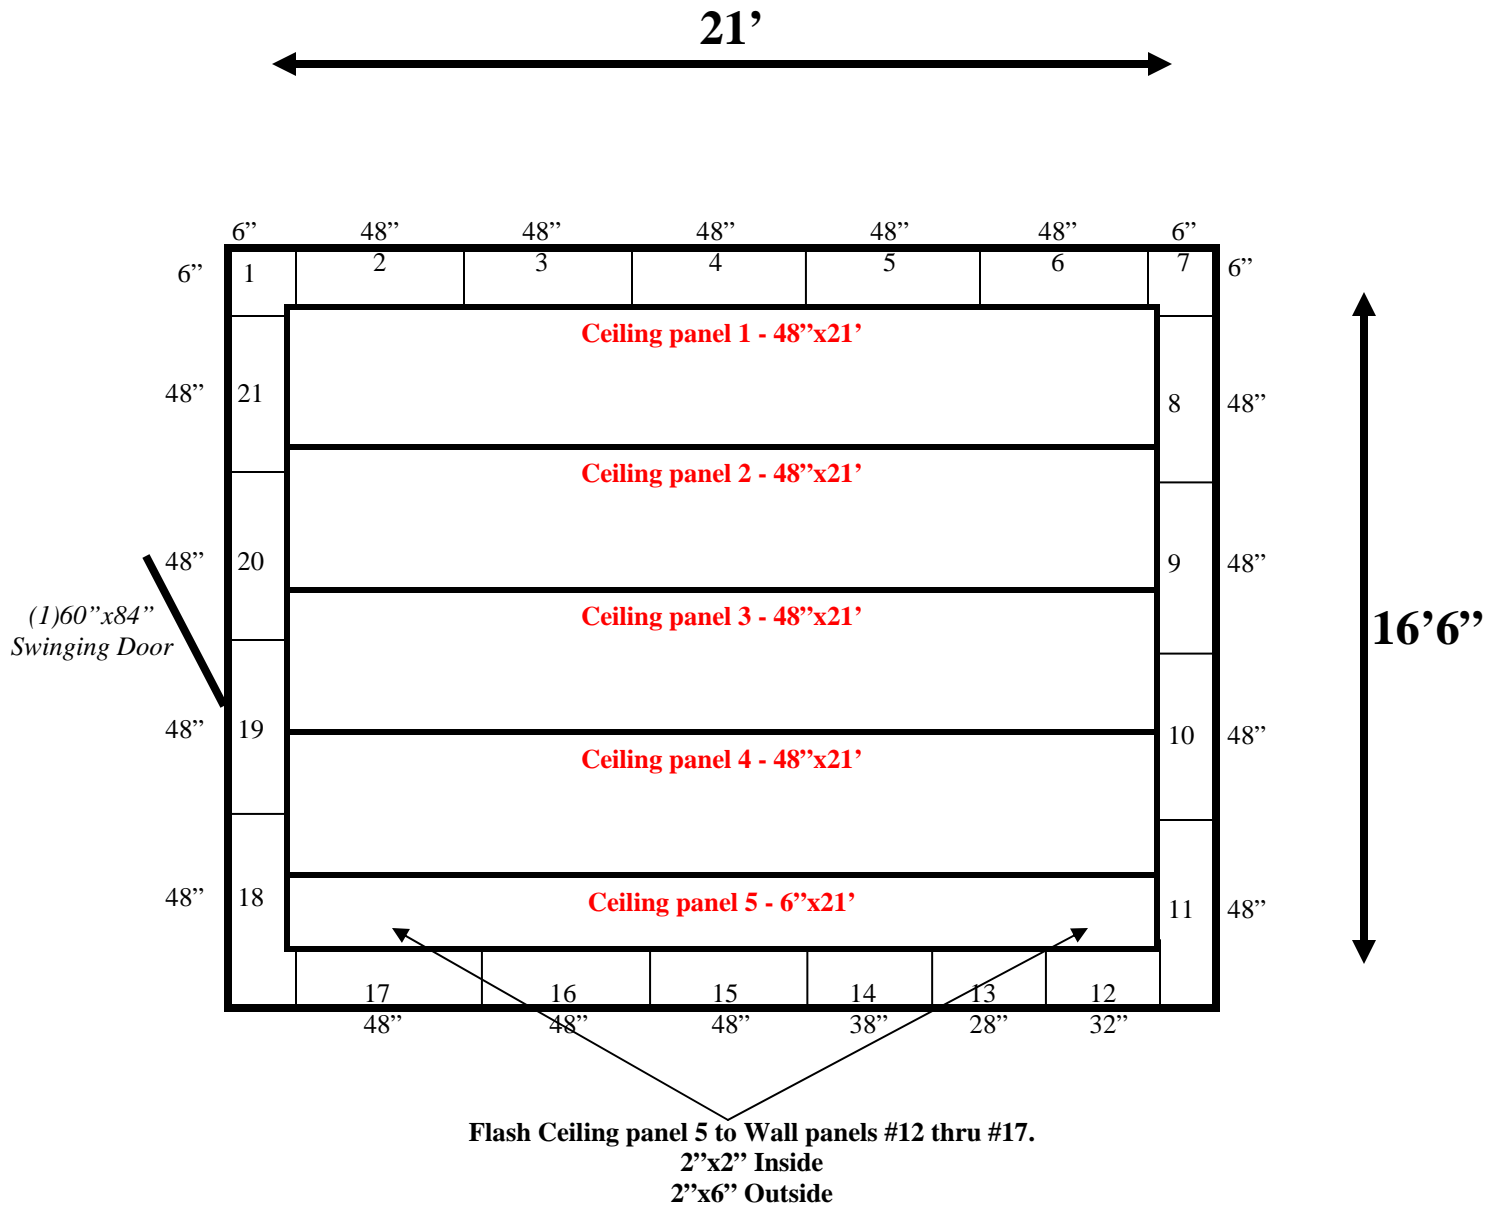

16'6" x 21' x 10' H
Walk-In Cooler or Walk-In Freezer
Wall & Ceiling Panels Diagram

99-09
Gold

REFRIGERATION SUPERSTORE

World's Largest Inventory

New & Used Walk-In/ Drive-In Coolers/ Freezers/ Refrigeration Systems

1423 Planeview Drive, Oshkosh, WI 54904 Tel (920) 231-1711 Fax (920) 231-1701 www.barrinc.com

**16'6" x 21' x 10' H
Walk-In Cooler or Walk-In Freezer**

99-09
Gold