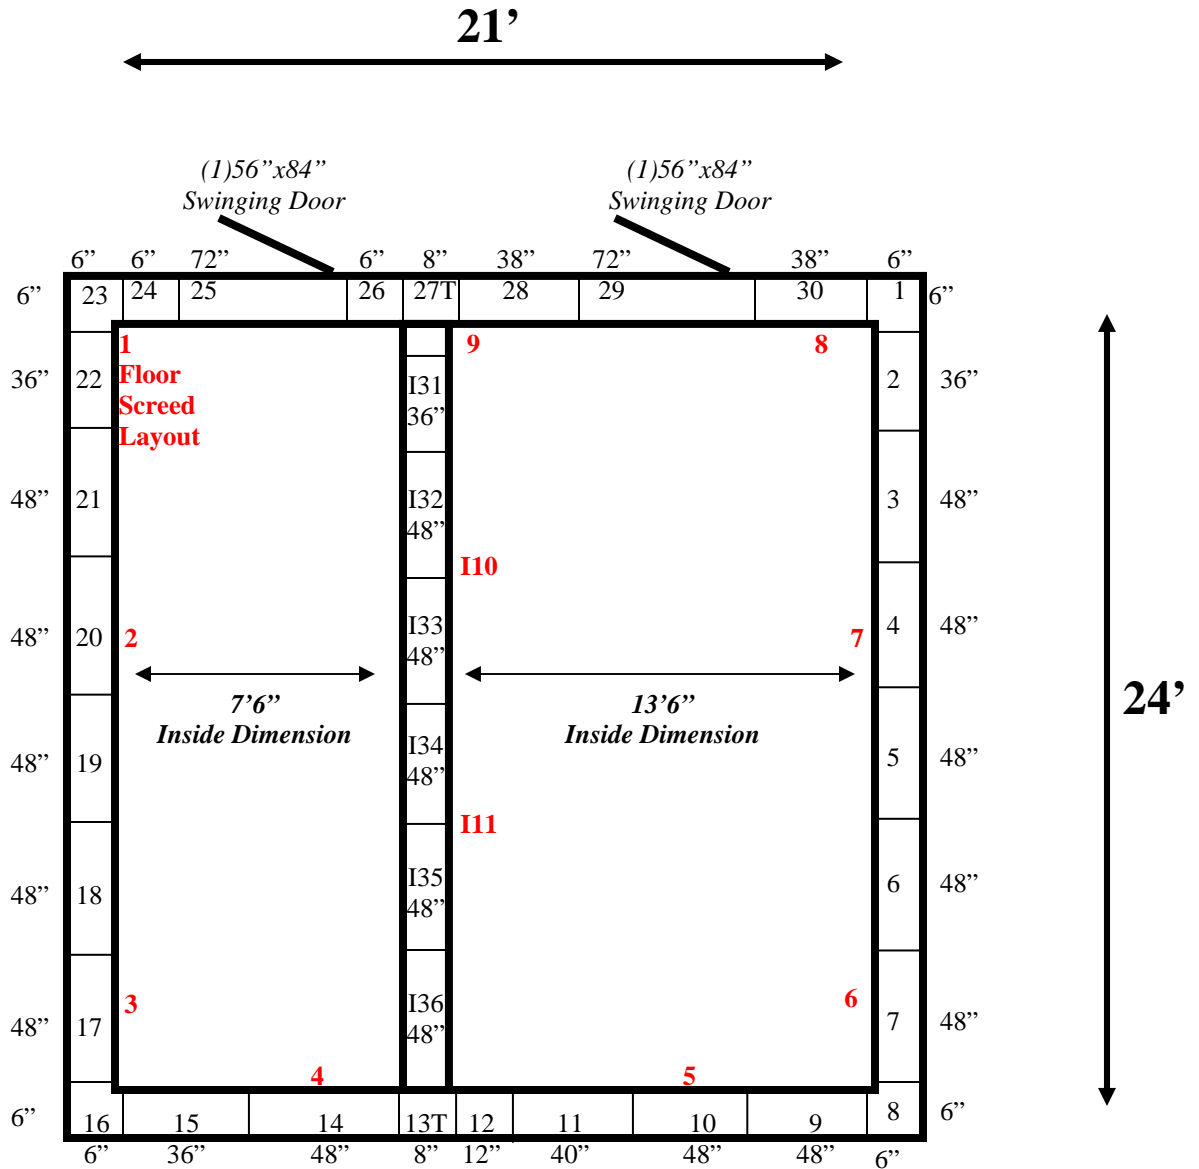

**21' x 24' x 10' H**  
**Combination Walk-In Cooler or Walk-In Freezer**  
**Wall Panels and Floor Screed Diagram**

**REFRIGERATION SUPERSTORE**

*World's Largest Inventory*

*New & Used Walk-In/ Drive-In Coolers/ Freezers/ Refrigeration Systems*

**21' x 24' x 10' H  
Combination Walk-In Cooler or Walk-In Freezer**

99-09  
Pink

**REFRIGERATION SUPERSTORE**

*World's Largest Inventory*

*New & Used Walk-In/ Drive-In Coolers/ Freezers/ Refrigeration Systems*