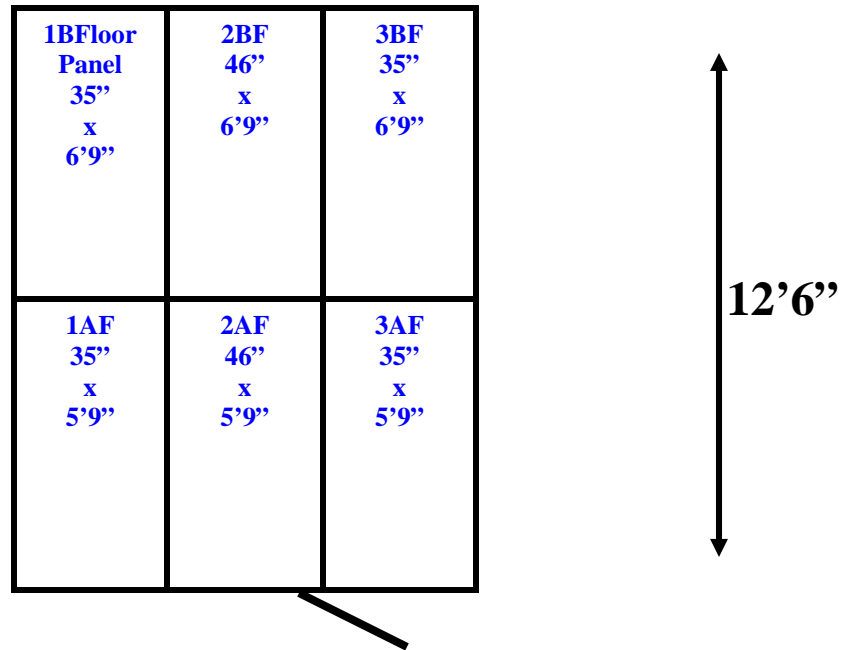

9'8" x 12'6" x 10'8" H
Walk-In Freezer with Floor
Wall, Ceiling & Floor Panel Diagrams

108-09
Blue

REFRIGERATION SUPERSTORE

World's Largest Inventory

New & Used Walk-In/ Drive-In Coolers/ Freezers/ Refrigeration Systems

1423 Planeview Drive, Oshkosh, WI 54904 Tel (920) 231-1711 Fax (920) 231-1701 www.barrinc.com

**9'8" x 12'6" x 10'8" H
Walk-In Freezer with Floor**

108-09
Blue

REFRIGERATION SUPERSTORE

World's Largest Inventory