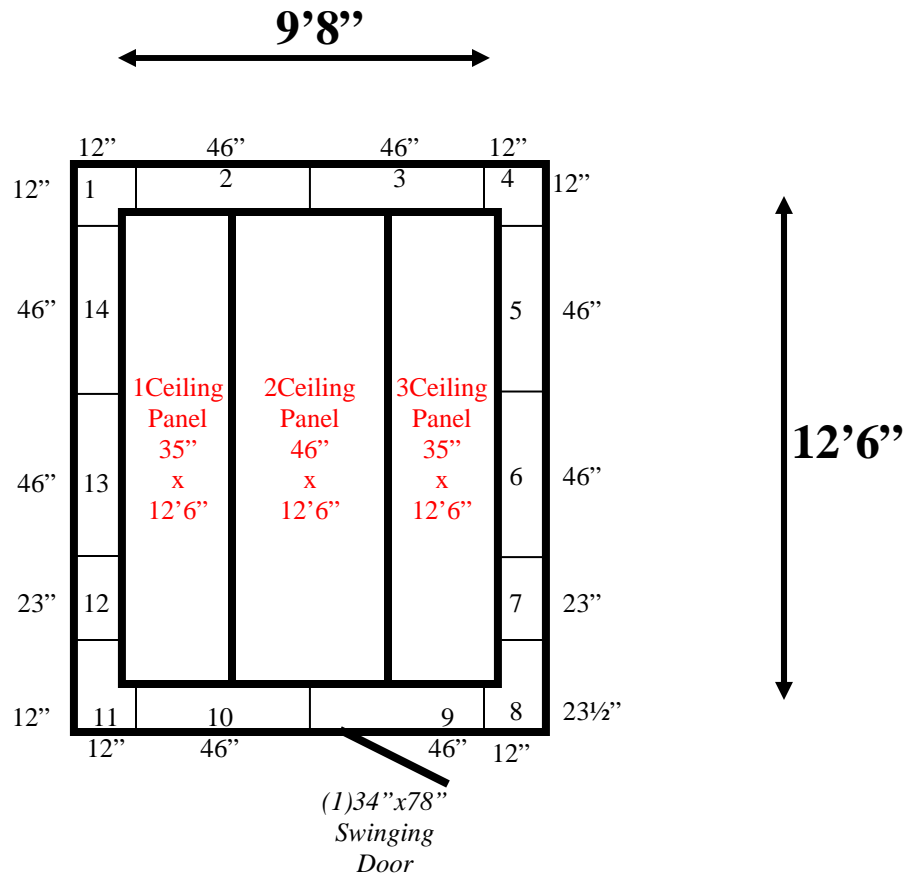

9'8" x 12'6" x 10'8" H
Walk-In Freezer with Floor
Wall, Ceiling & Floor Panel Diagrams

108-09
Blue

REFRIGERATION SUPERSTORE

World's Largest Inventory

New & Used Walk-In/ Drive-In Coolers/ Freezers/ Refrigeration Systems

1423 Planeview Drive, Oshkosh, WI 54904 Tel (920) 231-1711 Fax (920) 231-1701 www.barrinc.com

**9'8" x 12'6" x 10'8" H
Walk-In Freezer with Floor**

108-09
Blue

REFRIGERATION SUPERSTORE

World's Largest Inventory