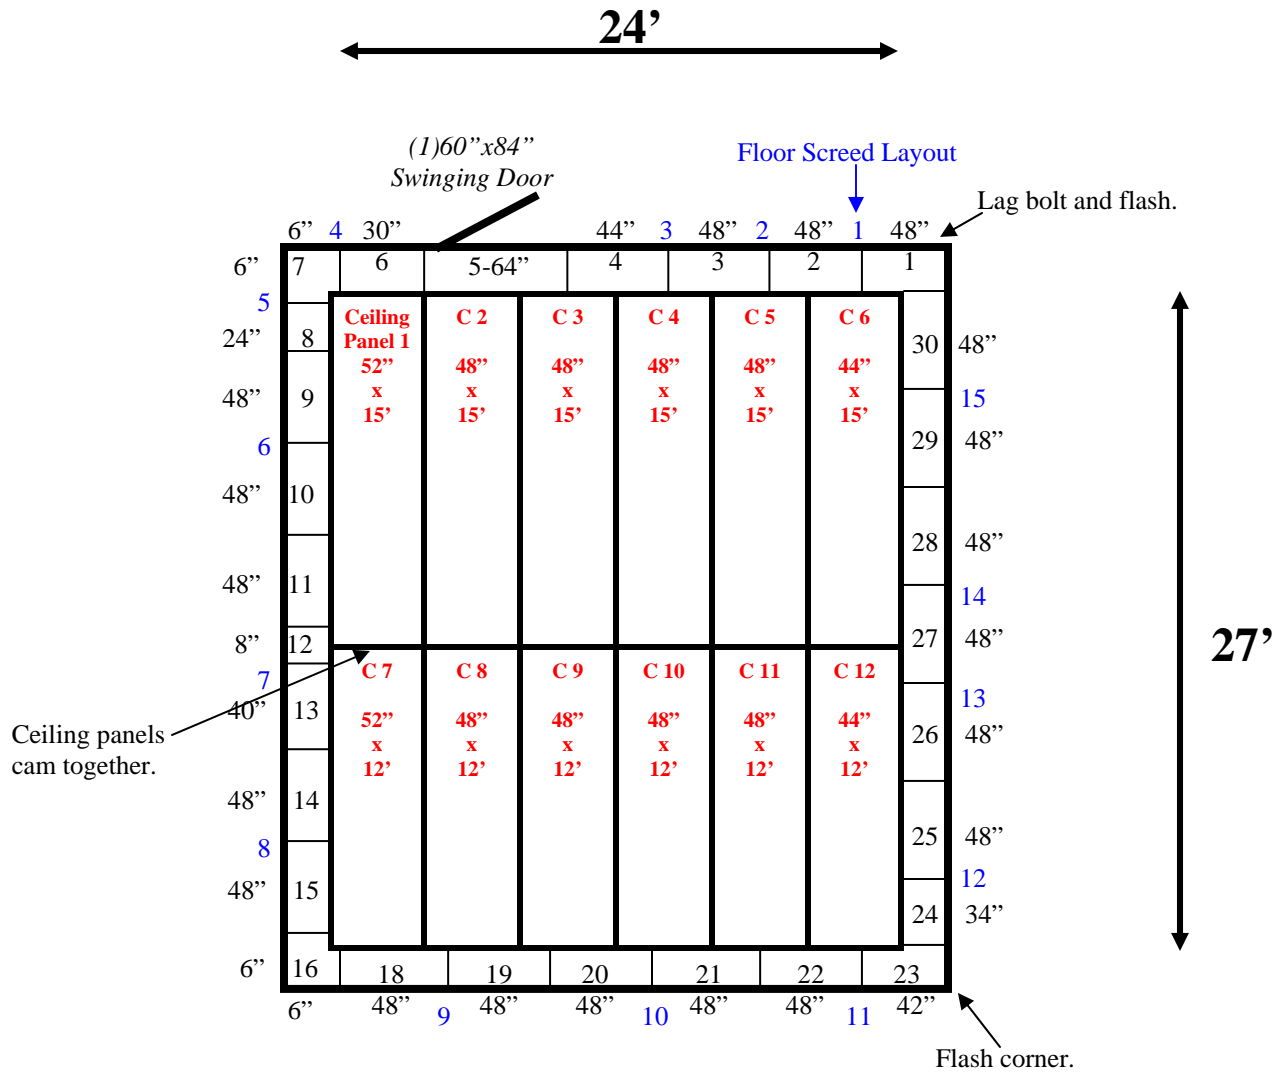

Ceiling Support: I-Beam and J-Hooks

24' x 27' x 10' H
Walk-In Cooler or Walk-In Freezer
Wall & Ceiling Panels Diagram

99-09
Black

REFRIGERATION SUPERSTORE

World's Largest Inventory

New & Used Walk-In/ Drive-In Coolers/ Freezers/ Refrigeration Systems