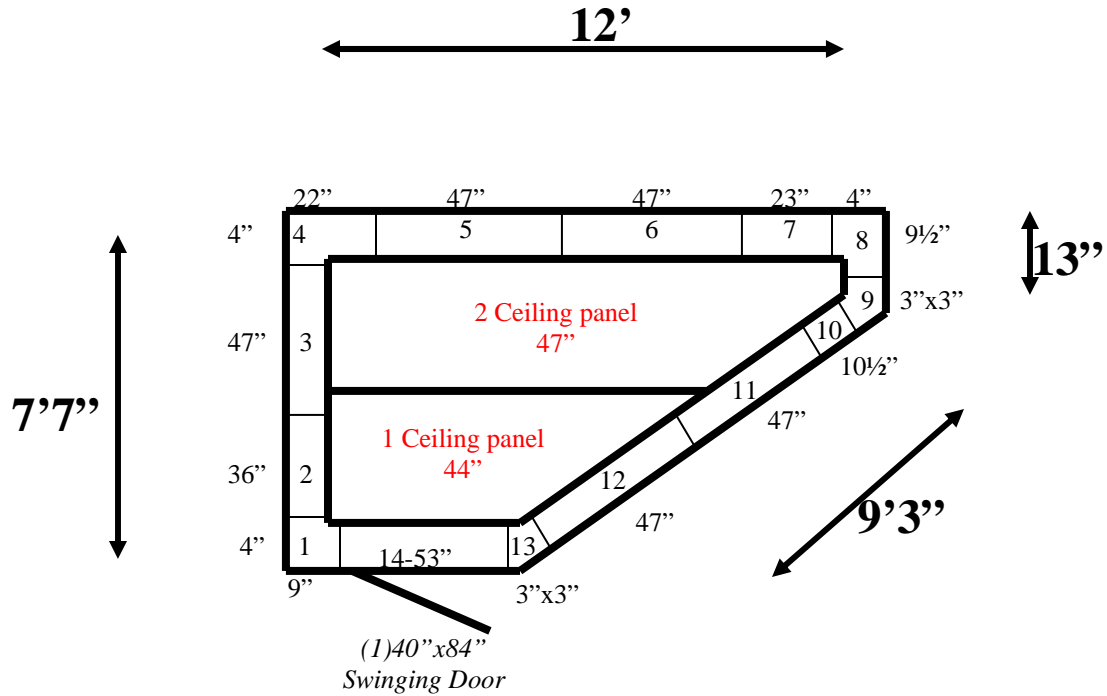

7'7" x 12' x 10'3" H
Walk-In Cooler or Walk-In Freezer
Wall & Ceiling Panels Diagram

107-09
Yellow

REFRIGERATION SUPERSTORE

World's Largest Inventory

New & Used Walk-In/ Drive-In Coolers/ Freezers/ Refrigeration Systems