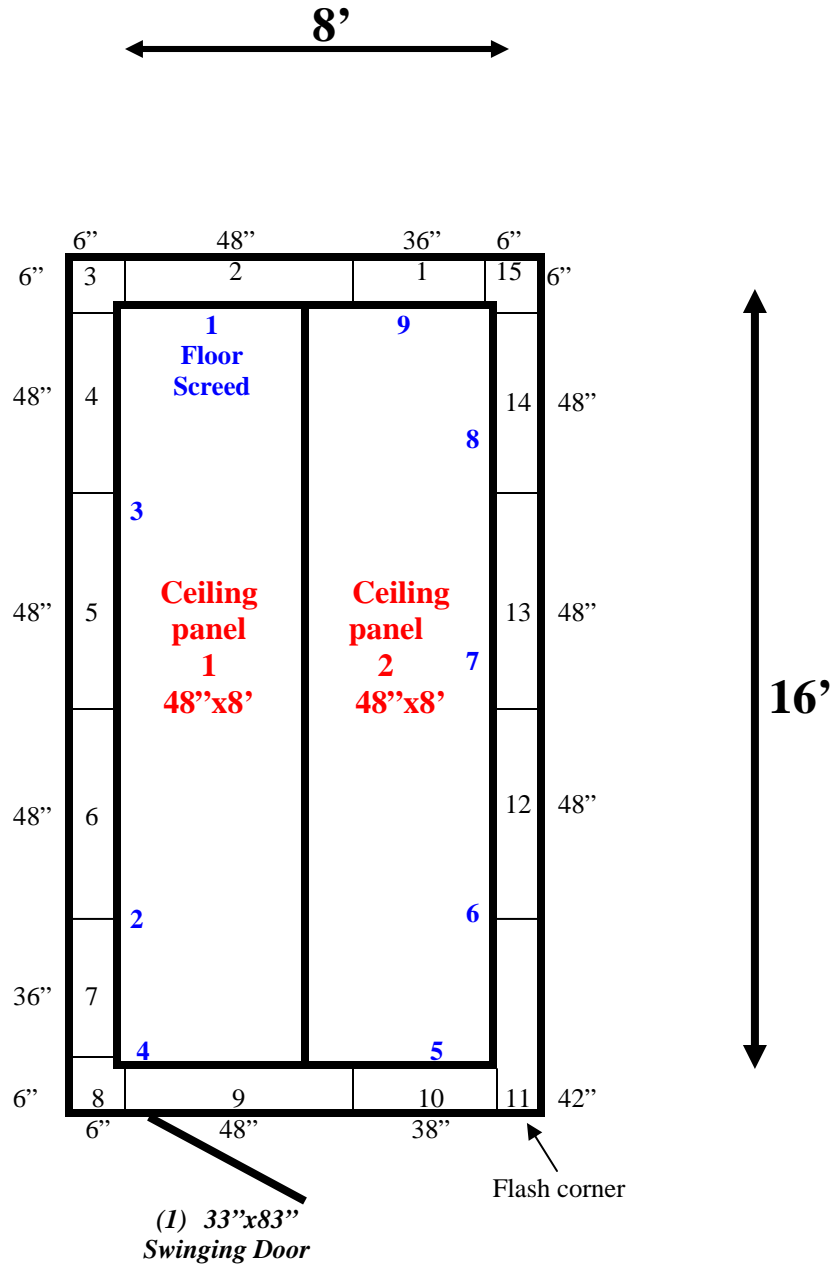

**8' x 16' x 10' H  
Walk-In Cooler or Walk-In Freezer  
Wall & Ceiling Panels Diagram**

107-09  
Orange

**REFRIGERATION SUPERSTORE**

*World's Largest Inventory*

*New & Used Walk-In/ Drive-In Coolers/ Freezers/ Refrigeration Systems*