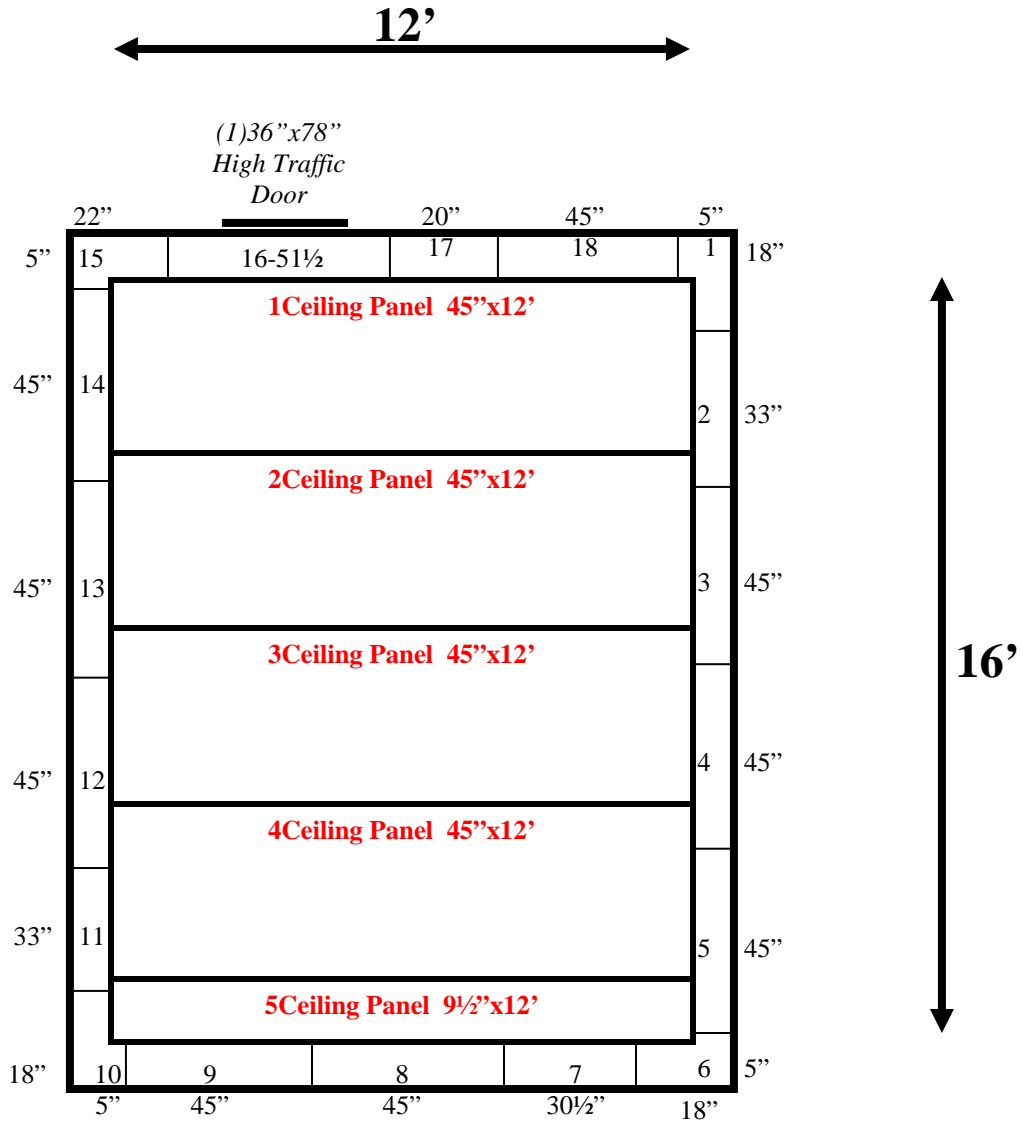

**12' x 16' x 10' H
Walk-In Cooler or Walk-In Freezer
Wall & Ceiling Panels Diagram**

Red

REFRIGERATION SUPERSTORE

World's Largest Inventory

New & Used Walk-In/ Drive-In Coolers/ Freezers/ Refrigeration Systems

1423 Planeview Drive, Oshkosh, WI 54904 Tel (920) 231-1711 Fax (920) 231-1701 www.barrinc.com

**12' x 16' x 10' H
Walk-In Cooler or Walk-In Freezer**

Red