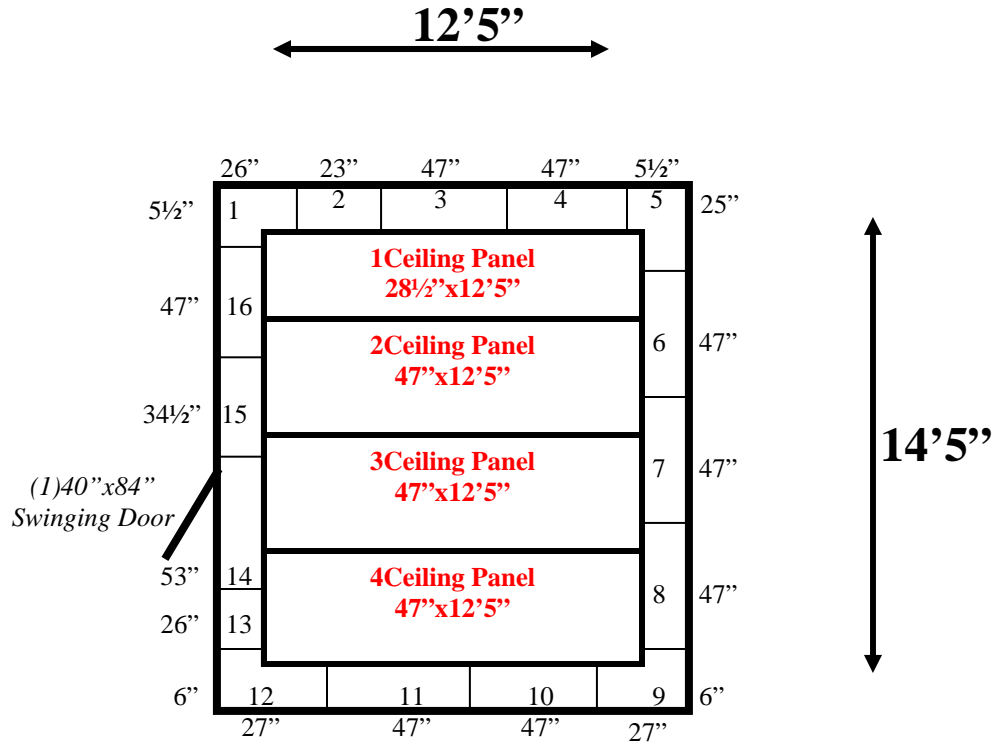

**12'5" x 14'5" x 10' H
Walk-In Cooler or Walk-In Freezer
Wall & Ceiling Panels Diagram**

107-09
Brown

REFRIGERATION SUPERSTORE

World's Largest Inventory

New & Used Walk-In/ Drive-In Coolers/ Freezers/ Refrigeration Systems

1423 Planeview Drive, Oshkosh, WI 54904 Tel (920) 231-1711 Fax (920) 231-1701 www.barrinc.com

**12'5" x 14'5" x 10' H
Walk-In Cooler or Walk-In Freezer**

107-09
Brown