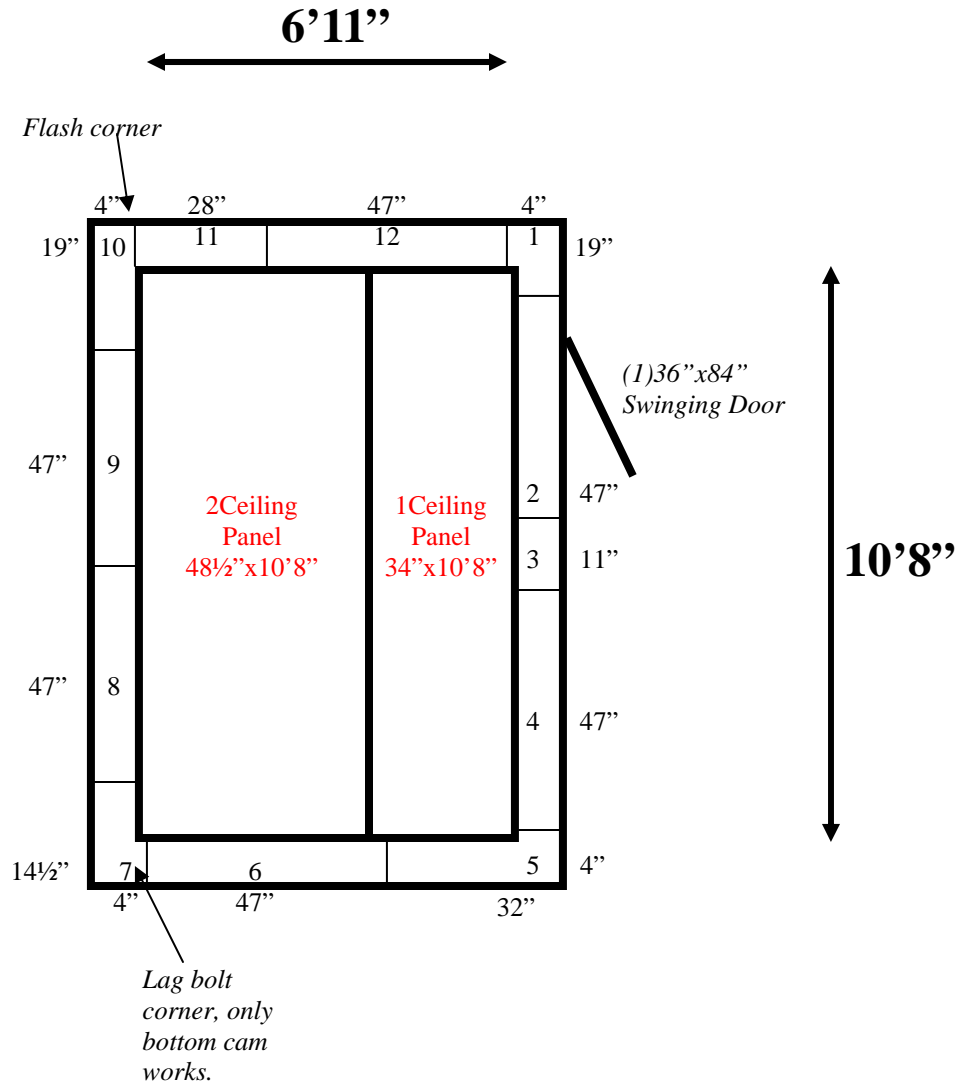

**6'11" x 10'8" x 10'3" H  
Walk-In Cooler or Walk-In Freezer  
Wall & Ceiling Panels Diagram**

107-09  
Grey

**REFRIGERATION SUPERSTORE**

*World's Largest Inventory*

*New & Used Walk-In/ Drive-In Coolers/ Freezers/ Refrigeration Systems*

1423 Planeview Drive, Oshkosh, WI 54904 Tel (920) 231-1711 Fax (920) 231-1701 [www.barrinc.com](http://www.barrinc.com)

**6'11" x 10'8" x 10'3" H  
Walk-In Cooler or Walk-In Freezer**

107-09  
Grey