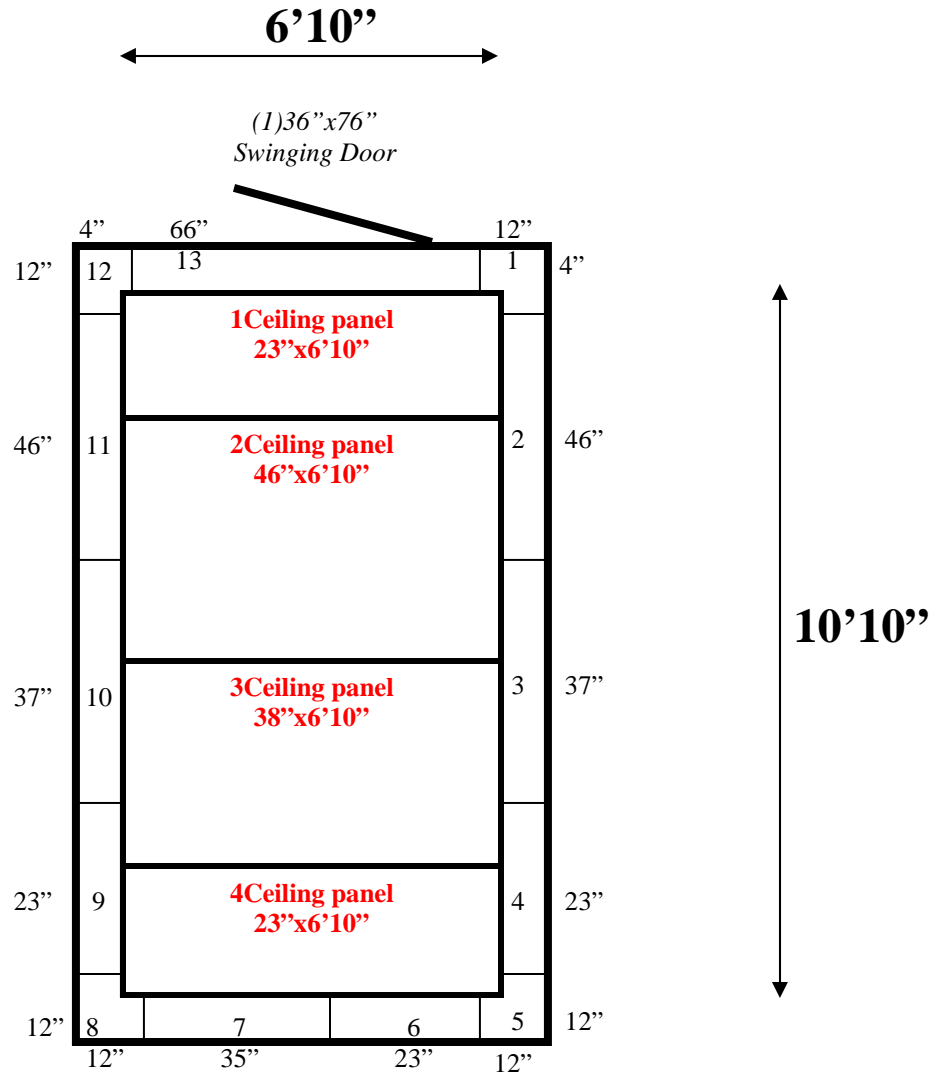

**6'10" x 10'10" x 8'3" H
Walk-In Cooler or Freezer
Wall & Ceiling Panels Diagram**

104-09
Black

REFRIGERATION SUPERSTORE

World's Largest Inventory

New & Used Walk-In/ Drive-In Coolers/ Freezers/ Refrigeration Systems

1423 Planeview Drive, Oshkosh, WI 54904 Tel (920) 231-1711 Fax (920) 231-1701 www.barrinc.com

**6'10" x 10'10" x 8'3" H
Walk-In Cooler or Freezer**

104-09
Black