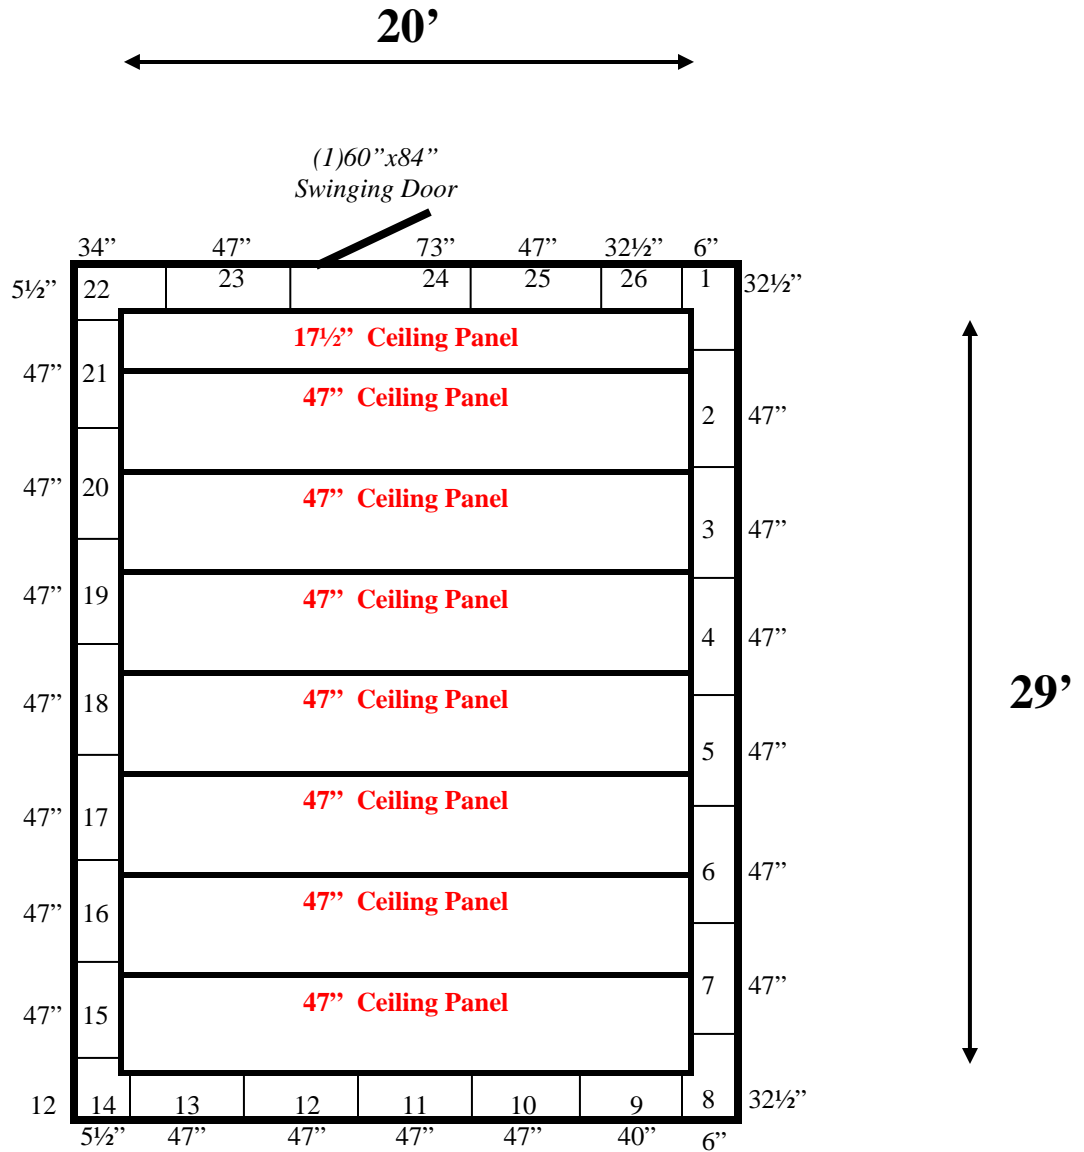

**20' x 29' x 12'5" H
Walk-In Cooler or Walk-In Freezer
Wall & Ceiling Panels Diagram**

107-09
Lt Blue

REFRIGERATION SUPERSTORE

World's Largest Inventory

New & Used Walk-In/ Drive-In Coolers/ Freezers/ Refrigeration Systems