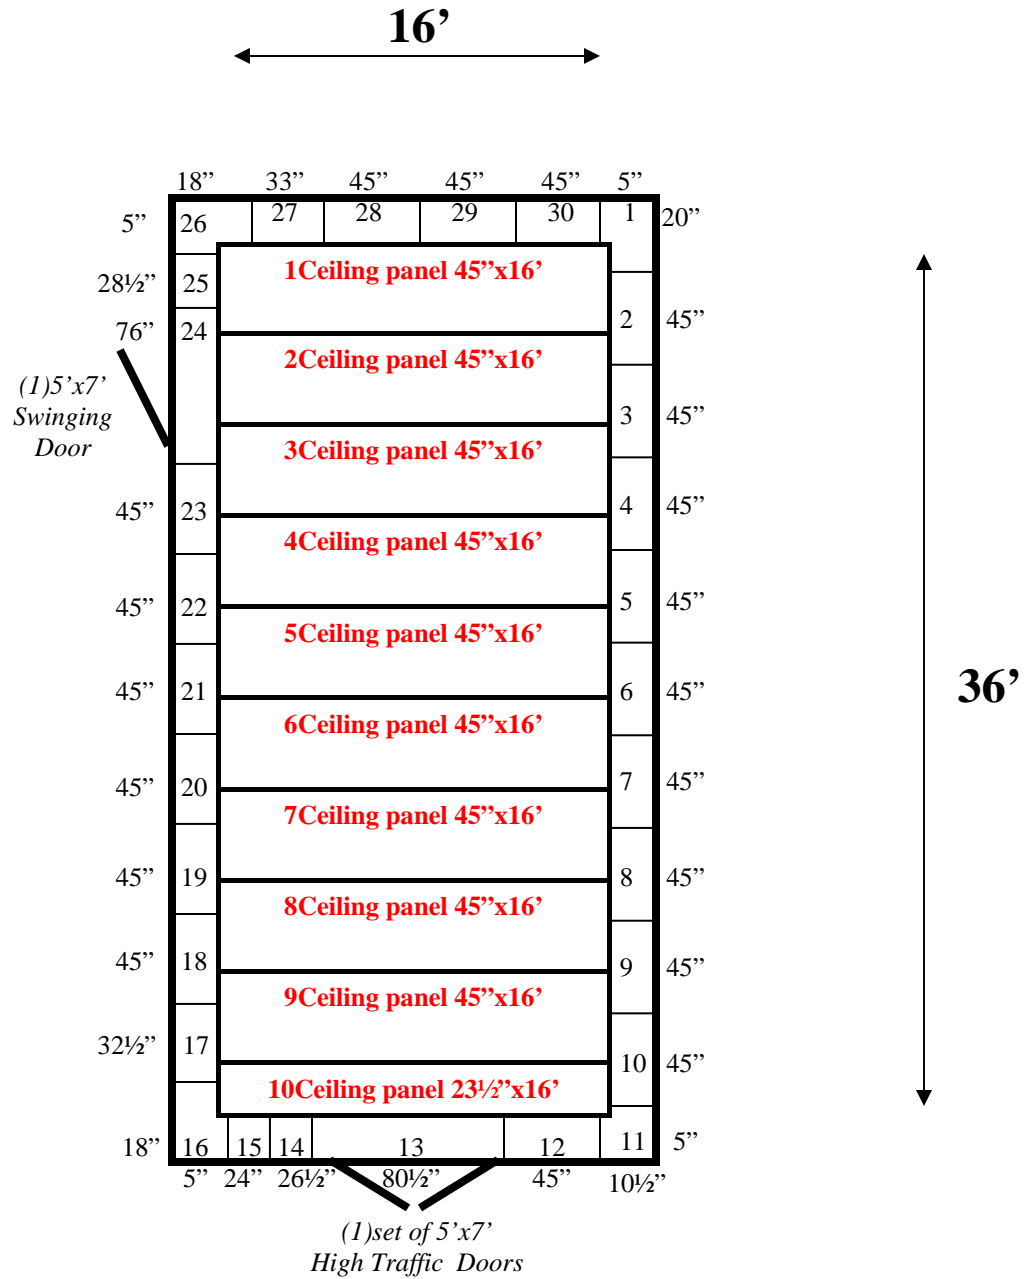

**16' x 36' x 12' H  
Walk-In Cooler or Freezer  
Wall & Ceiling Panels Diagram**

105-09  
Blue

**REFRIGERATION SUPERSTORE**

*World's Largest Inventory*

*New & Used Walk-In/ Drive-In Coolers/ Freezers/ Refrigeration Systems*