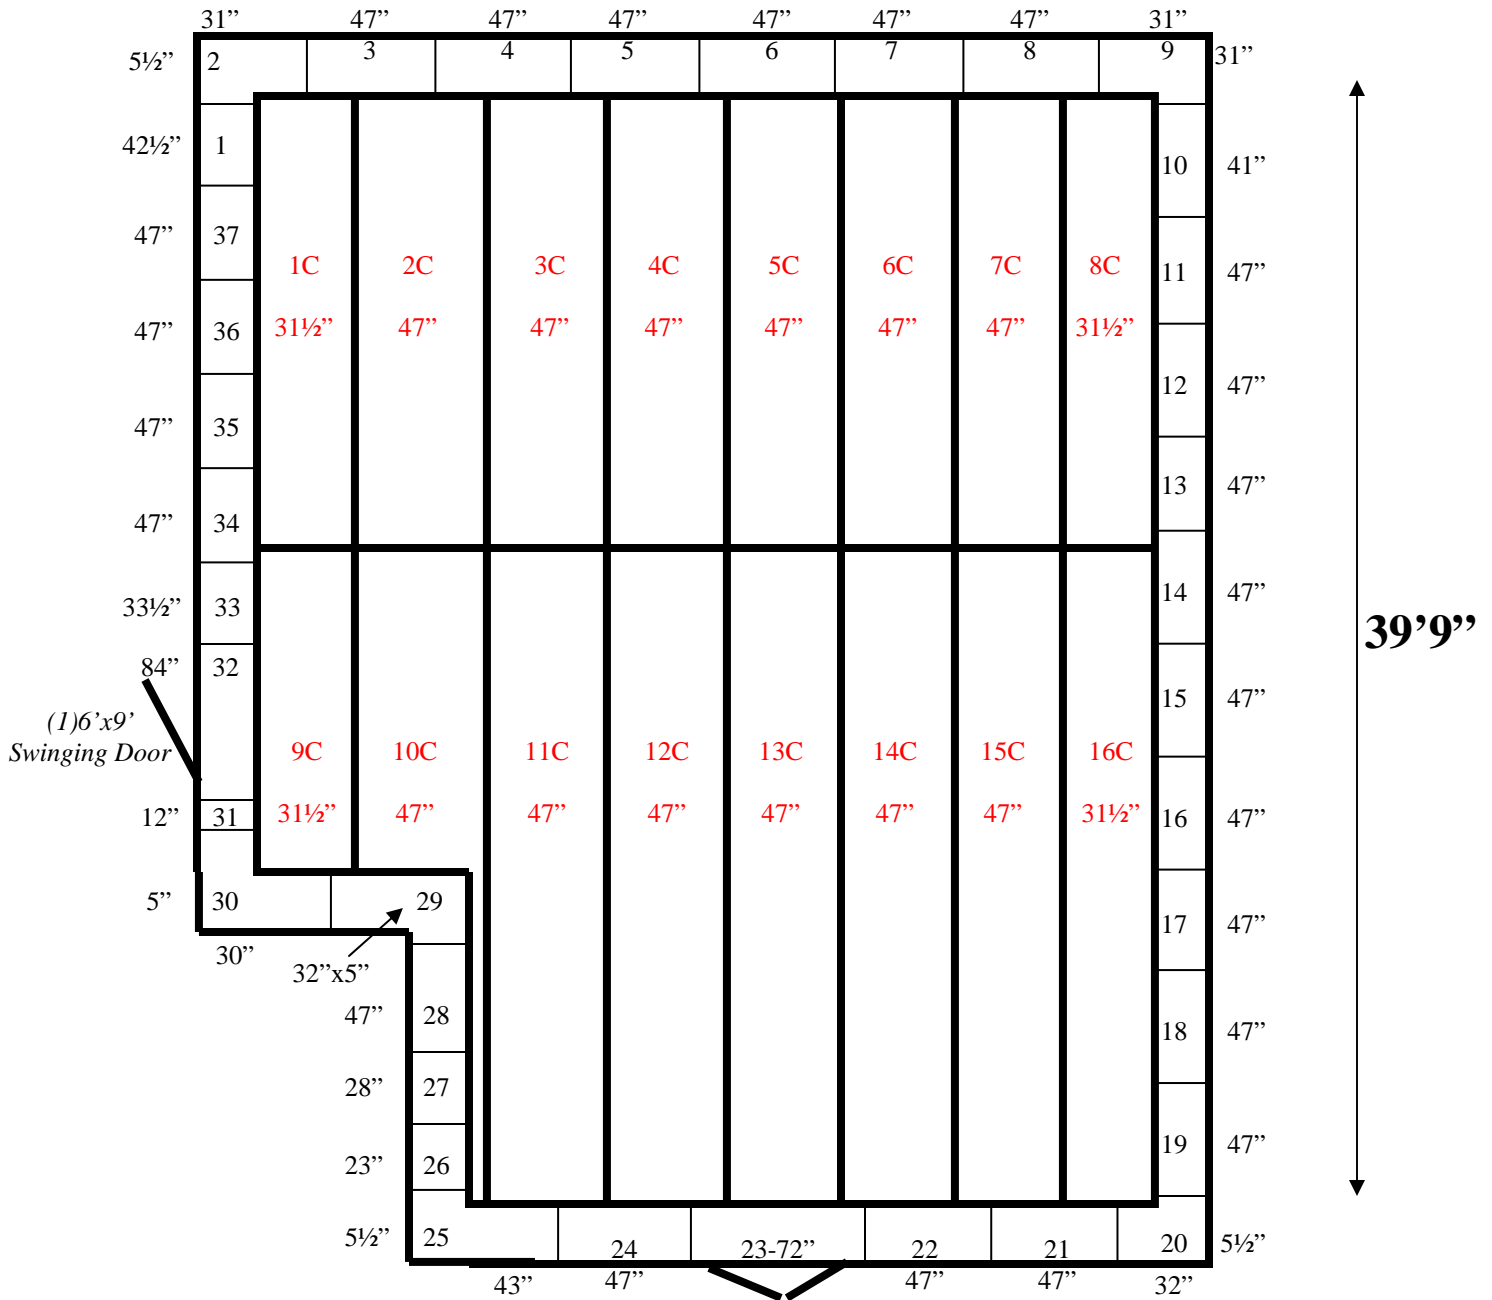

28'9"

39'9"

Ceiling Support: I-Beam & hangers.

(1)60"x90"
Set of High Traffic Doors

28'9" x 39'9" x 10' H
Walk-In Cooler or Walk-In Freezer
Wall & Ceiling Panels Diagram

REFRIGERATION SUPERSTORE

World's Largest Inventory

28'9" x 39'9" x 10' H
Walk-In Cooler or Walk-In Freezer

106-09