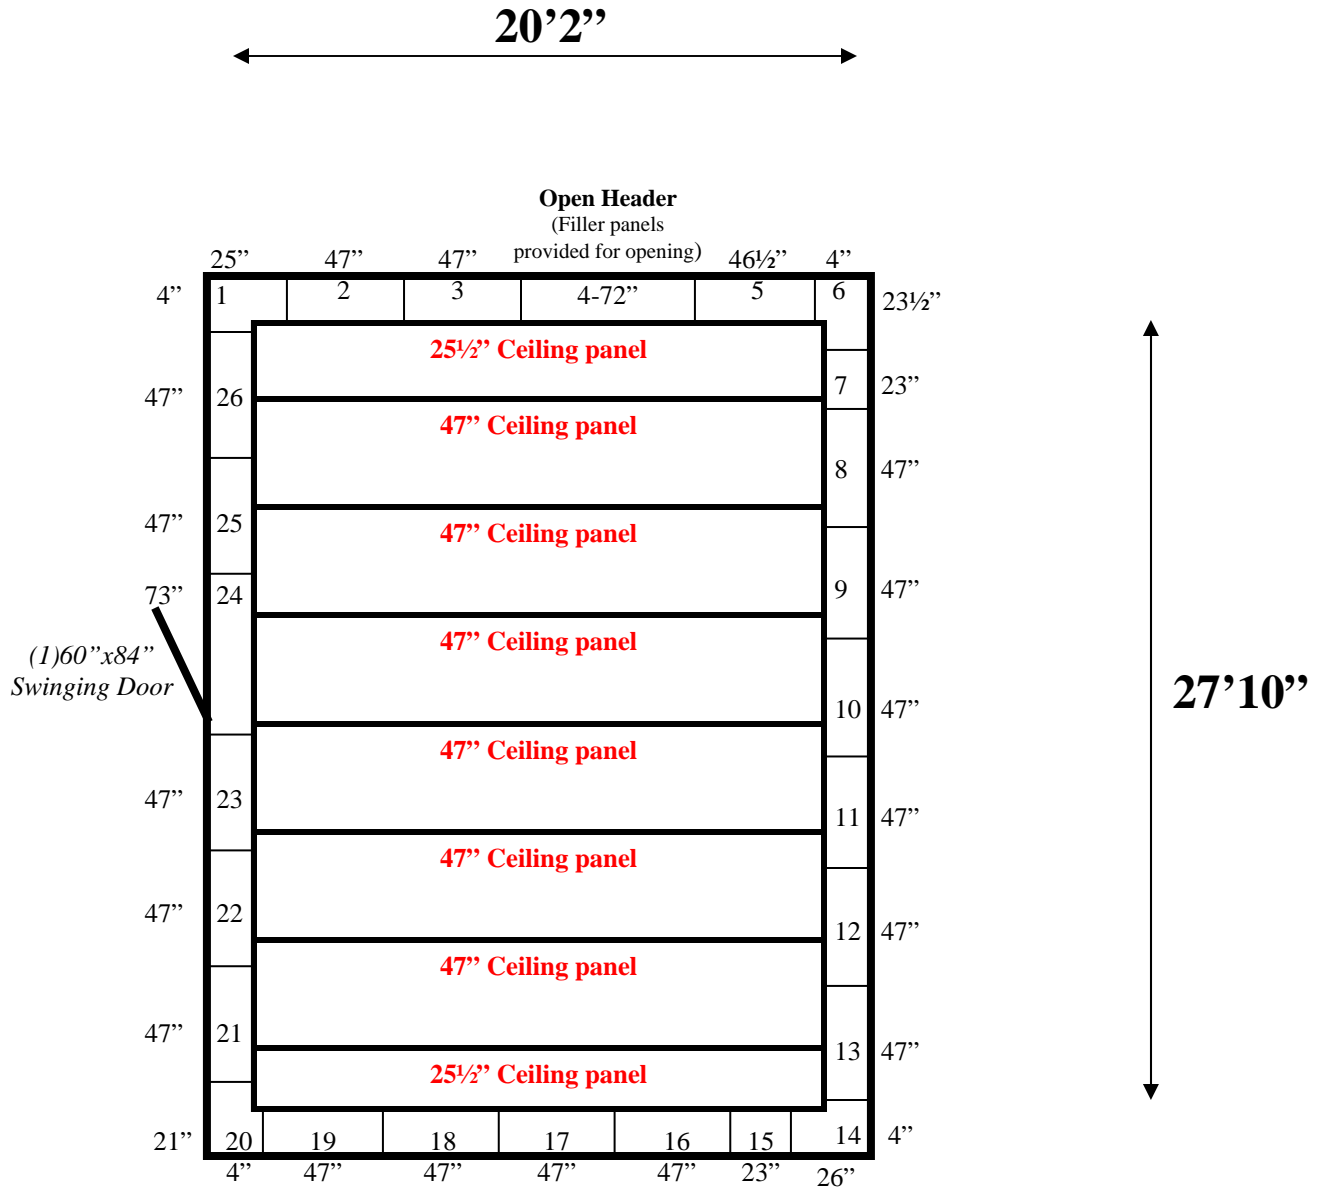

**20'2" x 27'10" x 12'4" H**  
**Walk-In Cooler or Walk-In Freezer**  
**Wall & Ceiling Panels Diagram**

107-09  
Pink

**REFRIGERATION SUPERSTORE**

*World's Largest Inventory*

*New & Used Walk-In/ Drive-In Coolers/ Freezers/ Refrigeration Systems*

1423 Planeview Drive, Oshkosh, WI 54904 Tel (920) 231-1711 Fax (920) 231-1701 [www.barrinc.com](http://www.barrinc.com)

**20'2" x 27'10" x 12'4" H  
Walk-In Cooler or Walk-In Freezer**

107-09  
Pink