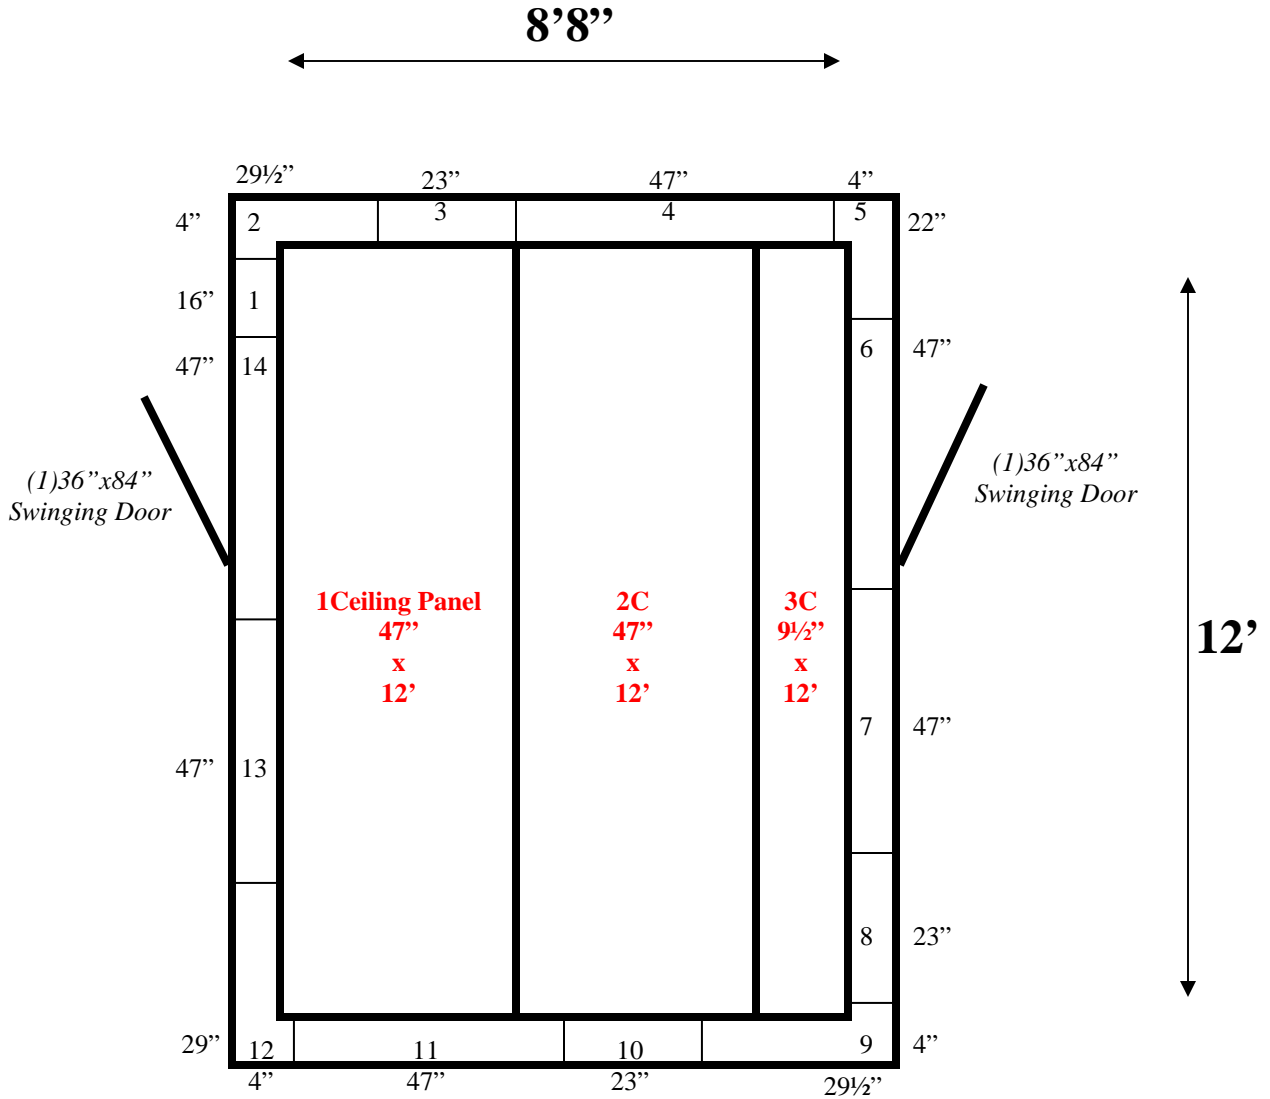

**8'8" x 12' x 10'3" H**  
**Walk-In Cooler or Walk-In Freezer**  
**Wall & Ceiling Panels Diagram**

107-09  
Black

**REFRIGERATION SUPERSTORE**

*World's Largest Inventory*

*New & Used Walk-In/ Drive-In Coolers/ Freezers/ Refrigeration Systems*

1423 Planeview Drive, Oshkosh, WI 54904 Tel (920) 231-1711 Fax (920) 231-1701 [www.barrinc.com](http://www.barrinc.com)

**8'8" x 12' x 10'3" H  
Walk-In Cooler or Walk-In Freezer**

107-09  
Black