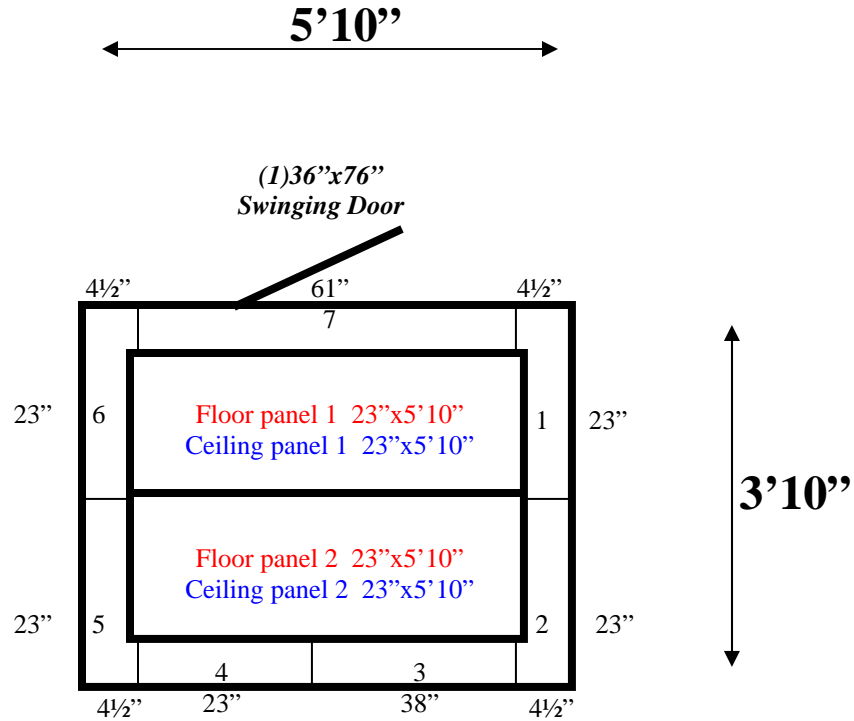

Floor and Ceiling panels layout the same.

**3'10" x 5'10" x 7'7" H
Walk-In Freezer with Floor
Wall, Ceiling & Floor Panels Diagram**

104-09
Blue

REFRIGERATION SUPERSTORE

World's Largest Inventory

New & Used Walk-In/ Drive-In Coolers/ Freezers/ Refrigeration Systems