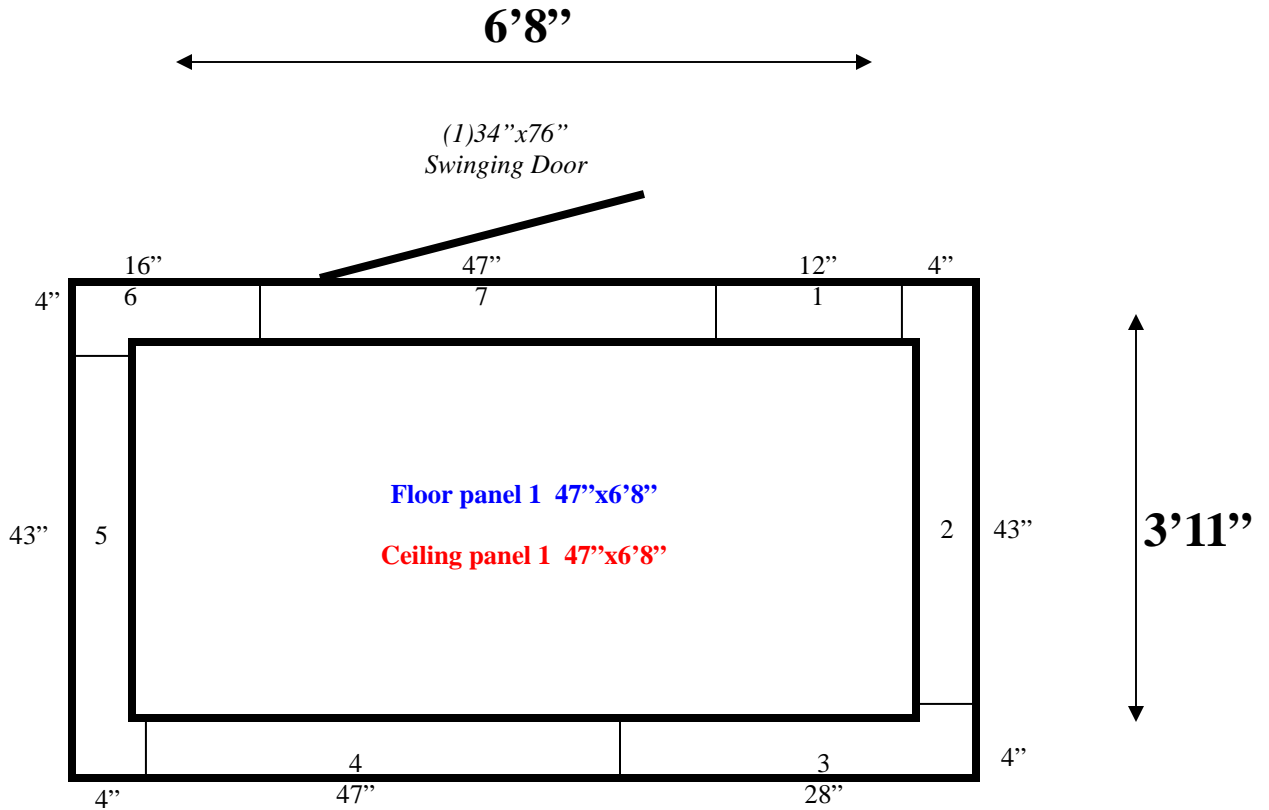

**3'11" x 6'8" x 9' H (10'10" H with unit)
Walk-In Cooler with Floor
Wall, Ceiling & Floor Panels Diagram**

104-09
Green

REFRIGERATION SUPERSTORE

World's Largest Inventory

New & Used Walk-In/ Drive-In Coolers/ Freezers/ Refrigeration Systems

1423 Planeview Drive, Oshkosh, WI 54904 Tel (920) 231-1711 Fax (920) 231-1701 www.barrinc.com

**3'11" x 6'8" x 9' H (10'10" H with unit)
Walk-In Cooler with Floor**

104-09
Green