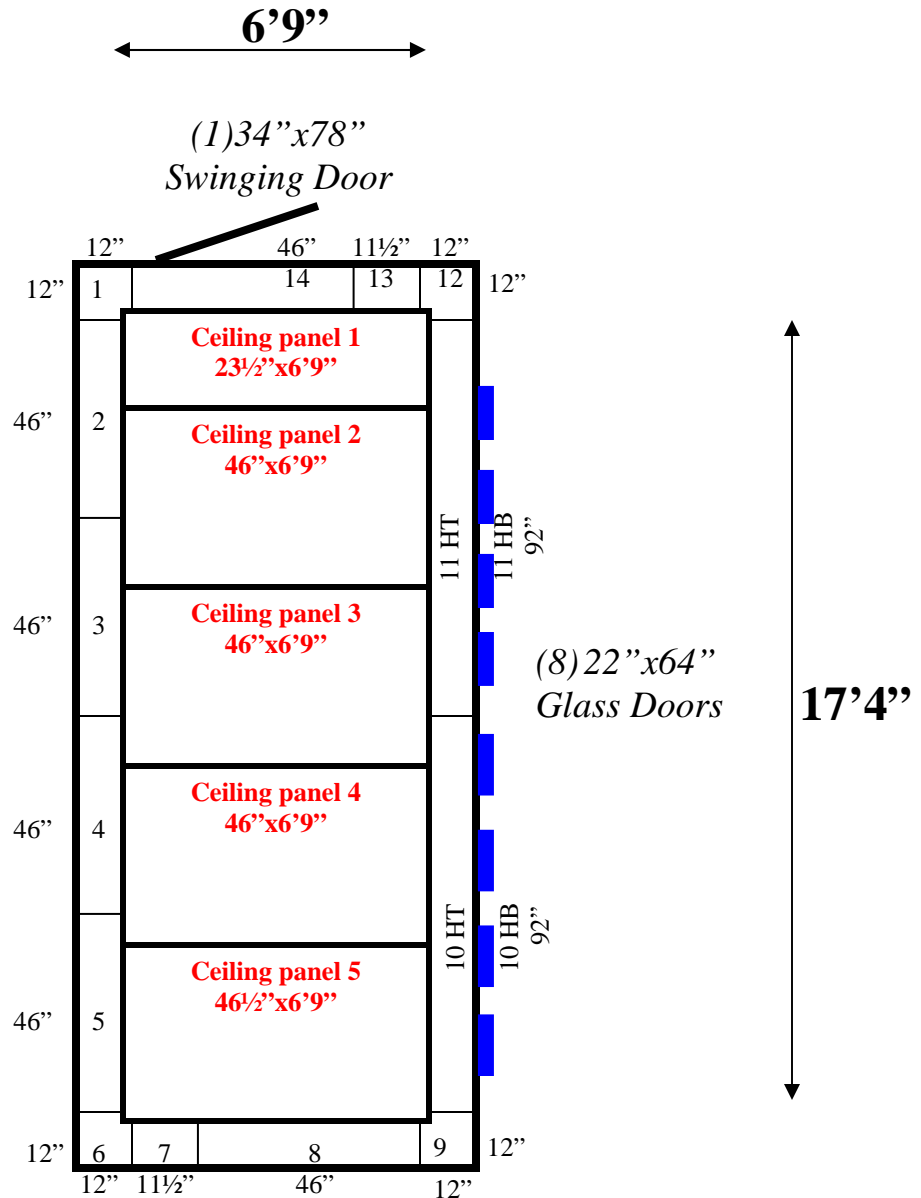

Some shelving included.

**6'9" x 17'4" x 7'3" H
Walk-In Cooler with Glass Doors
Wall & Ceiling Panels Diagram**

REFRIGERATION SUPERSTORE

World's Largest Inventory

New & Used Walk-In/ Drive-In Coolers/ Freezers/ Refrigeration Systems

1423 Planeview Drive, Oshkosh, WI 54904 Tel (920) 231-1711 Fax (920) 231-1701 www.barrinc.com

**6'9" x 17'4" x 7'3" H
Walk-In Cooler with Glass Doors**

103-09