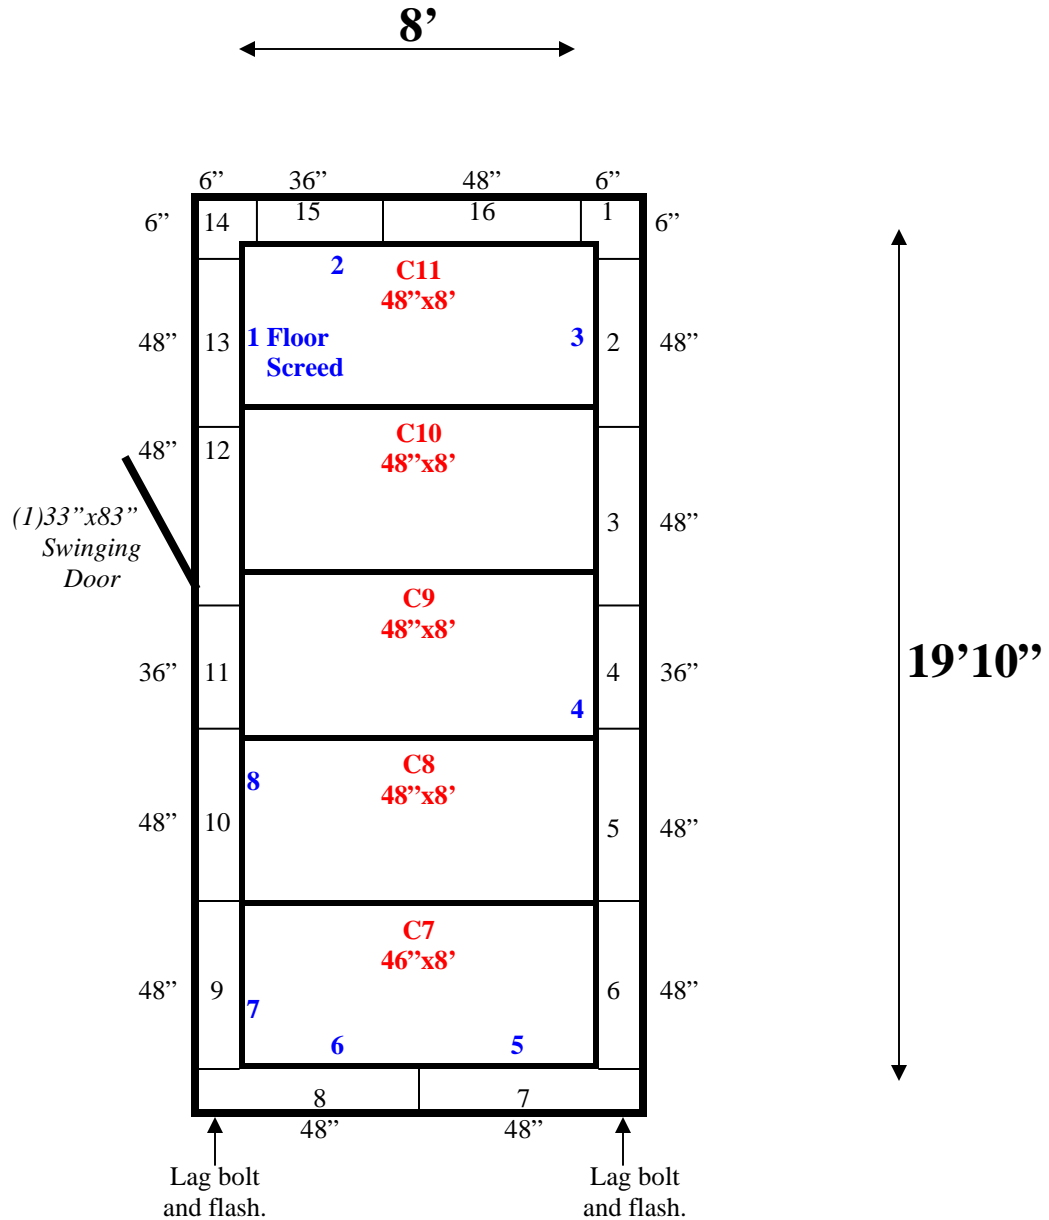

**8' x 19'10" x 10' H  
Walk-In Cooler or Freezer  
Wall & Ceiling Panels Diagram**

99-09  
Blue

**REFRIGERATION SUPERSTORE**

*World's Largest Inventory*

*New & Used Walk-In/ Drive-In Coolers/ Freezers/ Refrigeration Systems*

1423 Planeview Drive, Oshkosh, WI 54904 Tel (920) 231-1711 Fax (920) 231-1701 [www.barrinc.com](http://www.barrinc.com)

**8' x 19'10" x 10' H  
Walk-In Cooler or Freezer**

99-09  
Blue