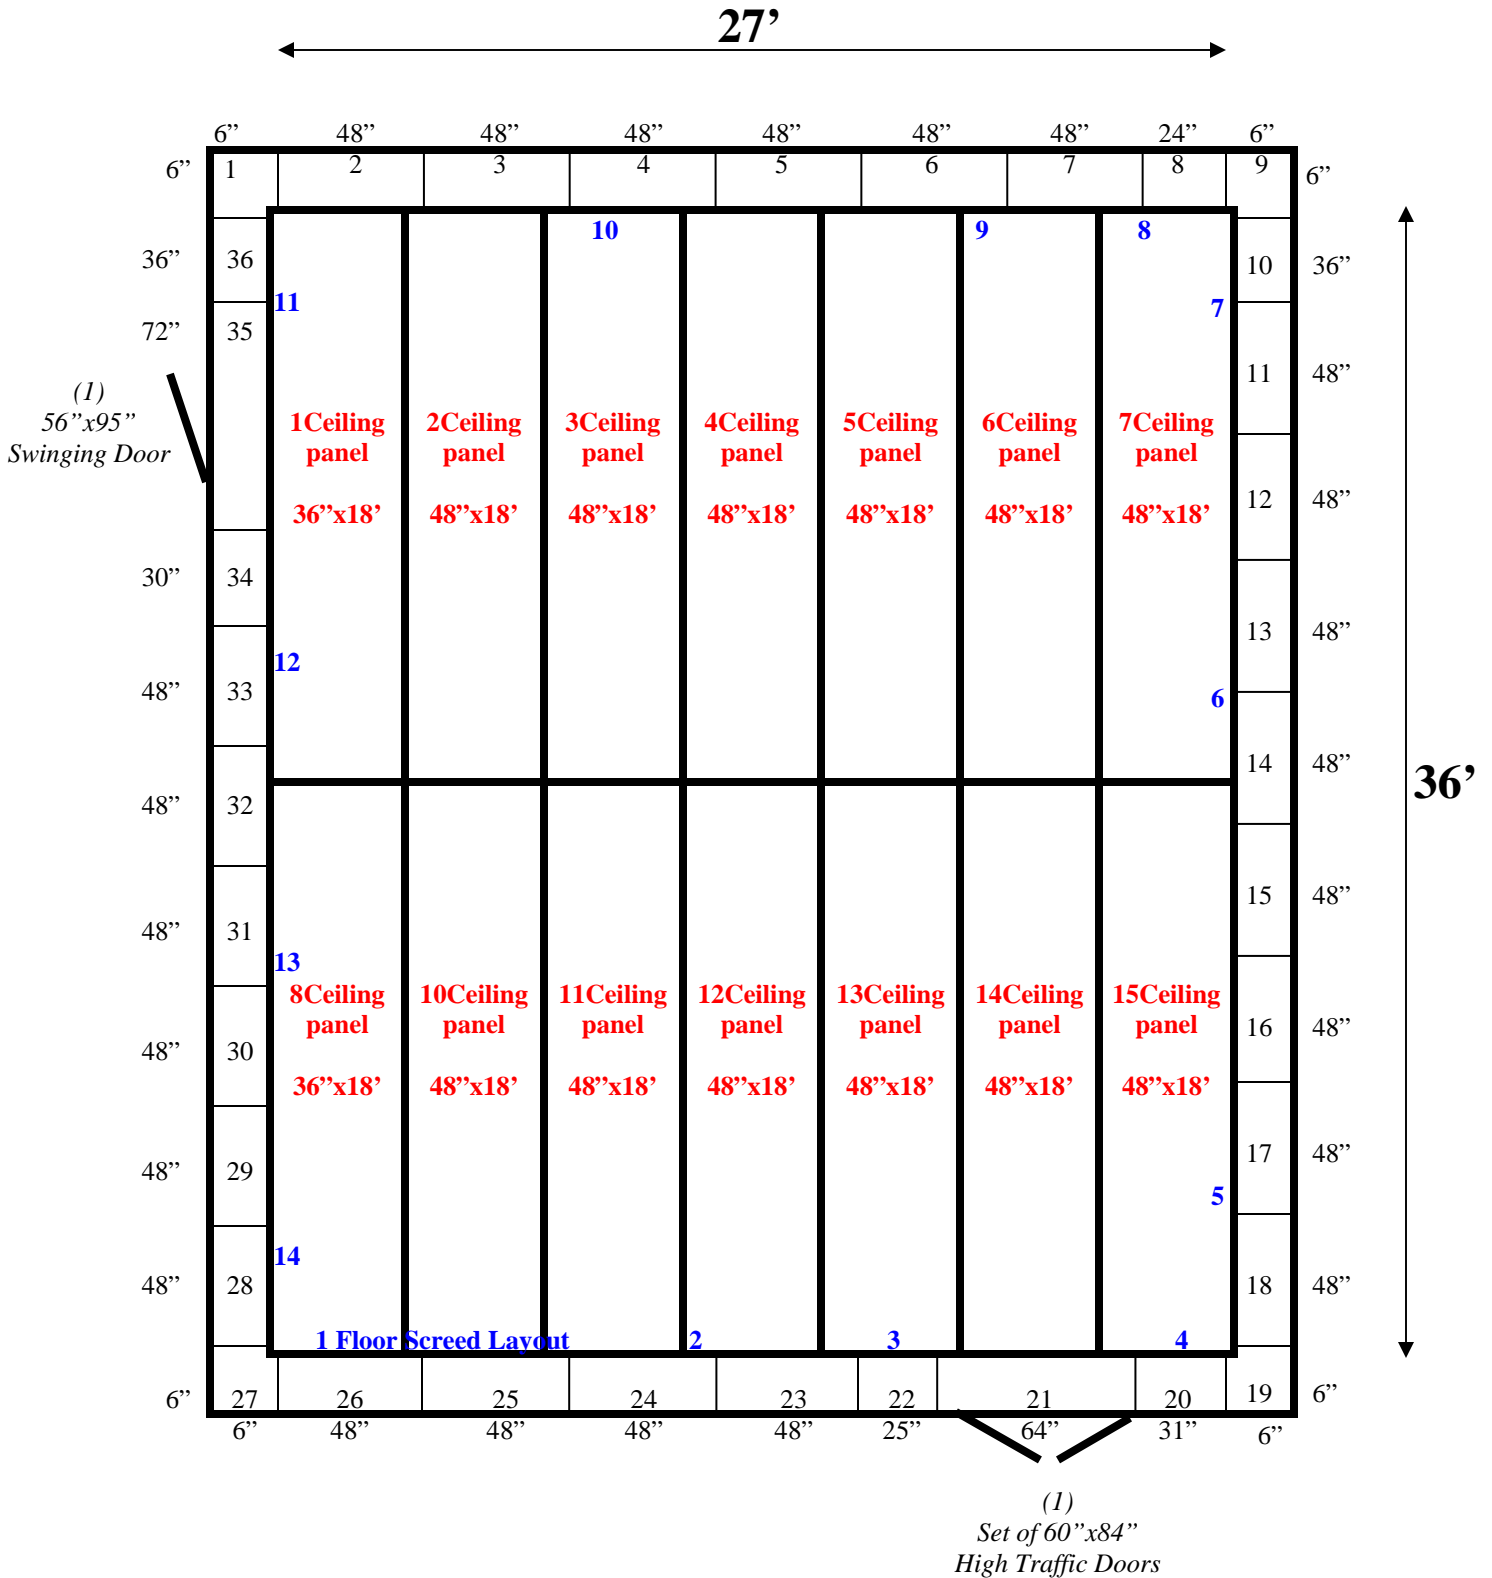

**27' x 36' x 14' H
Walk-In Cooler or Freezer
Wall & Ceiling Panels Diagram**

**99-09
Red**

REFRIGERATION SUPERSTORE

World's Largest Inventory

New & Used Walk-In/ Drive-In Coolers/ Freezers/ Refrigeration Systems

1423 Planeview Drive, Oshkosh, WI 54904 Tel (920) 231-1711 Fax (920) 231-1701 www.barrinc.com

**27' x 36' x 14' H
Walk-In Cooler or Freezer**

99-09
Red