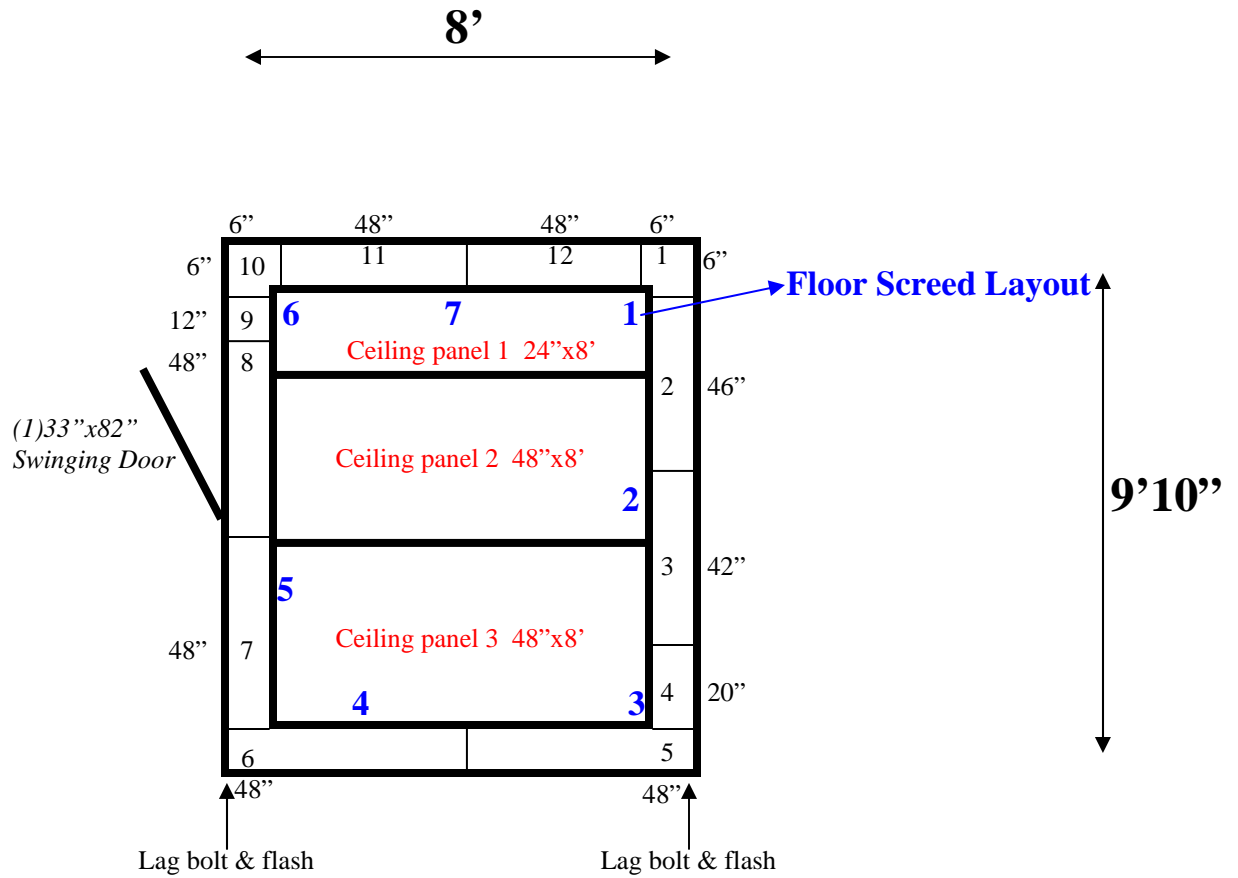

**8' x 9'10" x 10' H
Walk-In Cooler or Freezer
Wall & Ceiling Panels Diagram**

94-09
Blue

REFRIGERATION SUPERSTORE

World's Largest Inventory

New & Used Walk-In/ Drive-In Coolers/ Freezers/ Refrigeration Systems