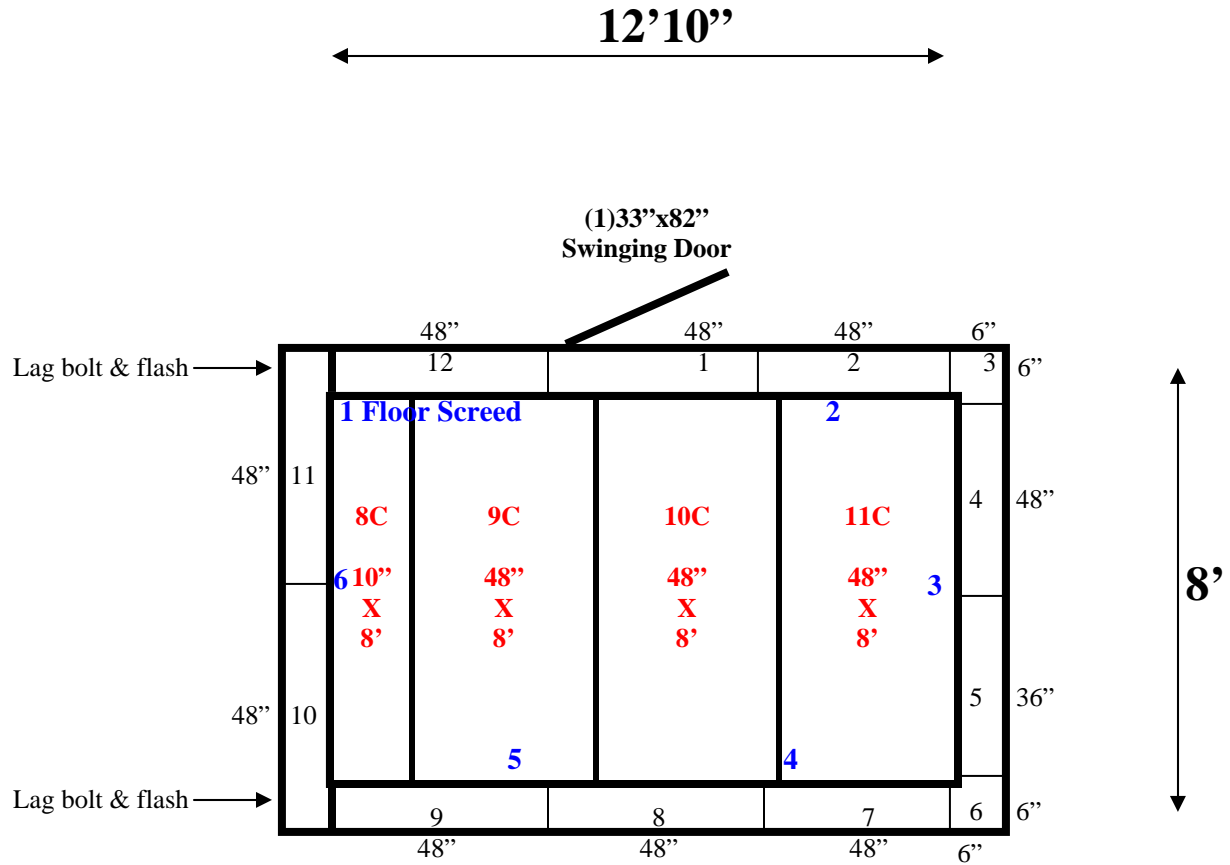

**8' x 12'10" x 10' H
Walk-In Cooler or Freezer
Wall & Ceiling Panels Diagram**

94-09
Blue

REFRIGERATION SUPERSTORE

World's Largest Inventory

New & Used Walk-In/ Drive-In Coolers/ Freezers/ Refrigeration Systems