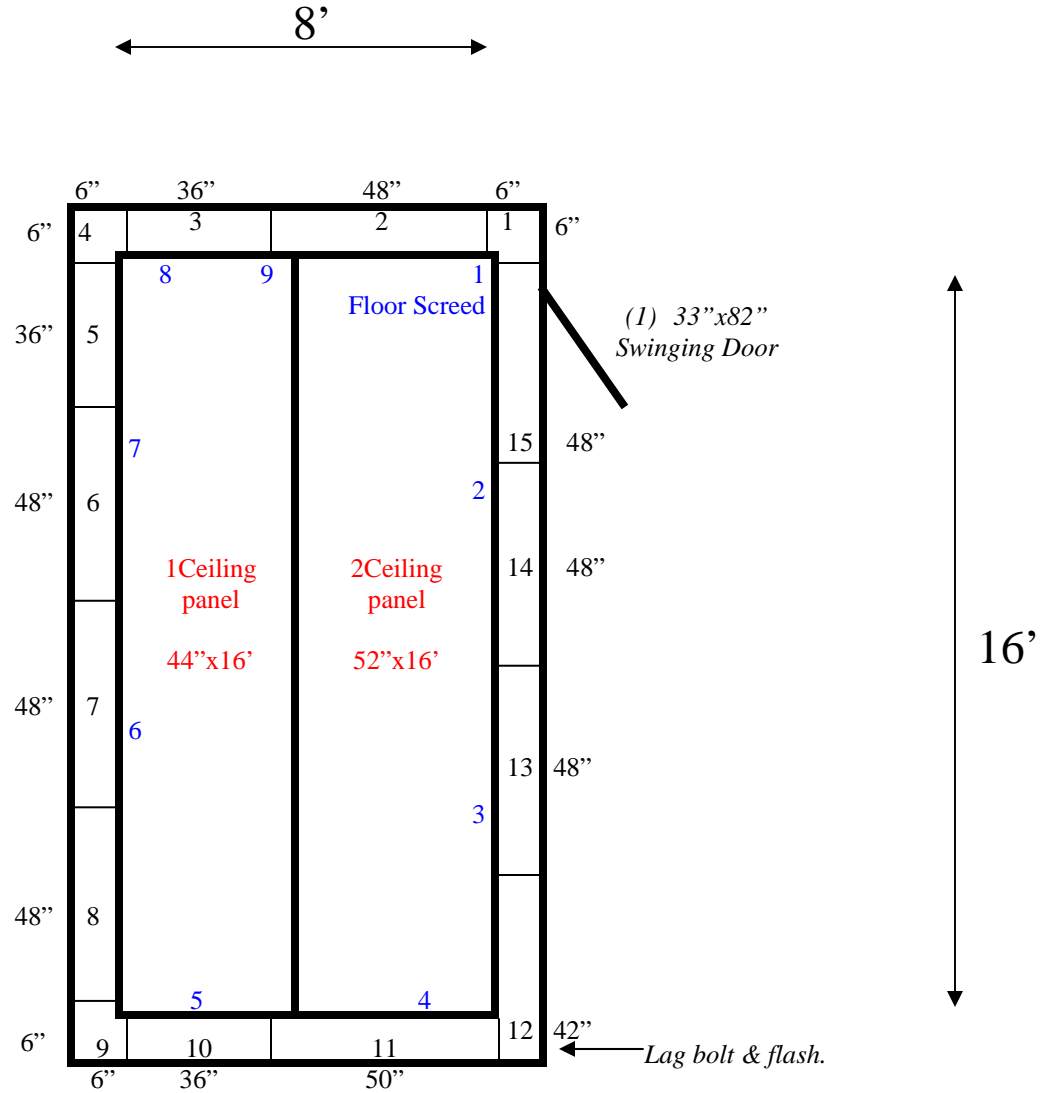

**8' x 16' x 10' H
Walk-In Cooler or Freezer
Wall & Ceiling Panels Diagram**

94-09
Yellow

REFRIGERATION SUPERSTORE

World's Largest Inventory

New & Used Walk-In/ Drive-In Coolers/ Freezers/ Refrigeration Systems