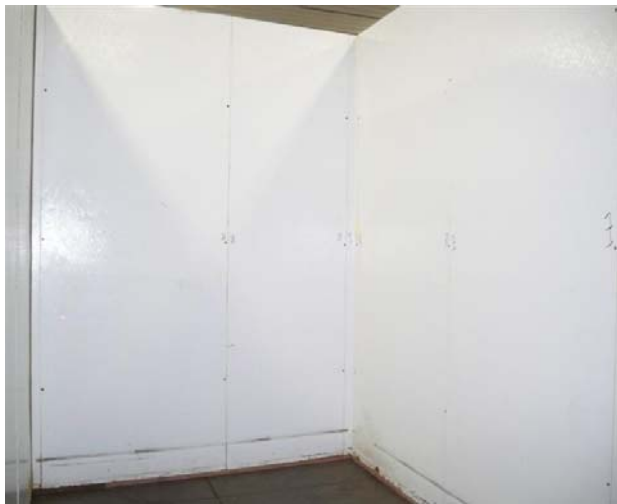

REFRIGERATION SUPERSTORE

World's Largest Inventory

New & Used Walk-In/ Drive-In Coolers/ Freezers/ Refrigeration Systems

1423 Planeview Drive, Oshkosh, WI 54904 Tel (920) 231-1711 Fax (920) 231-1701 www.barrinc.com

**8' x 16' x 10' H
Walk-In Cooler or Freezer**

94-09
Yellow