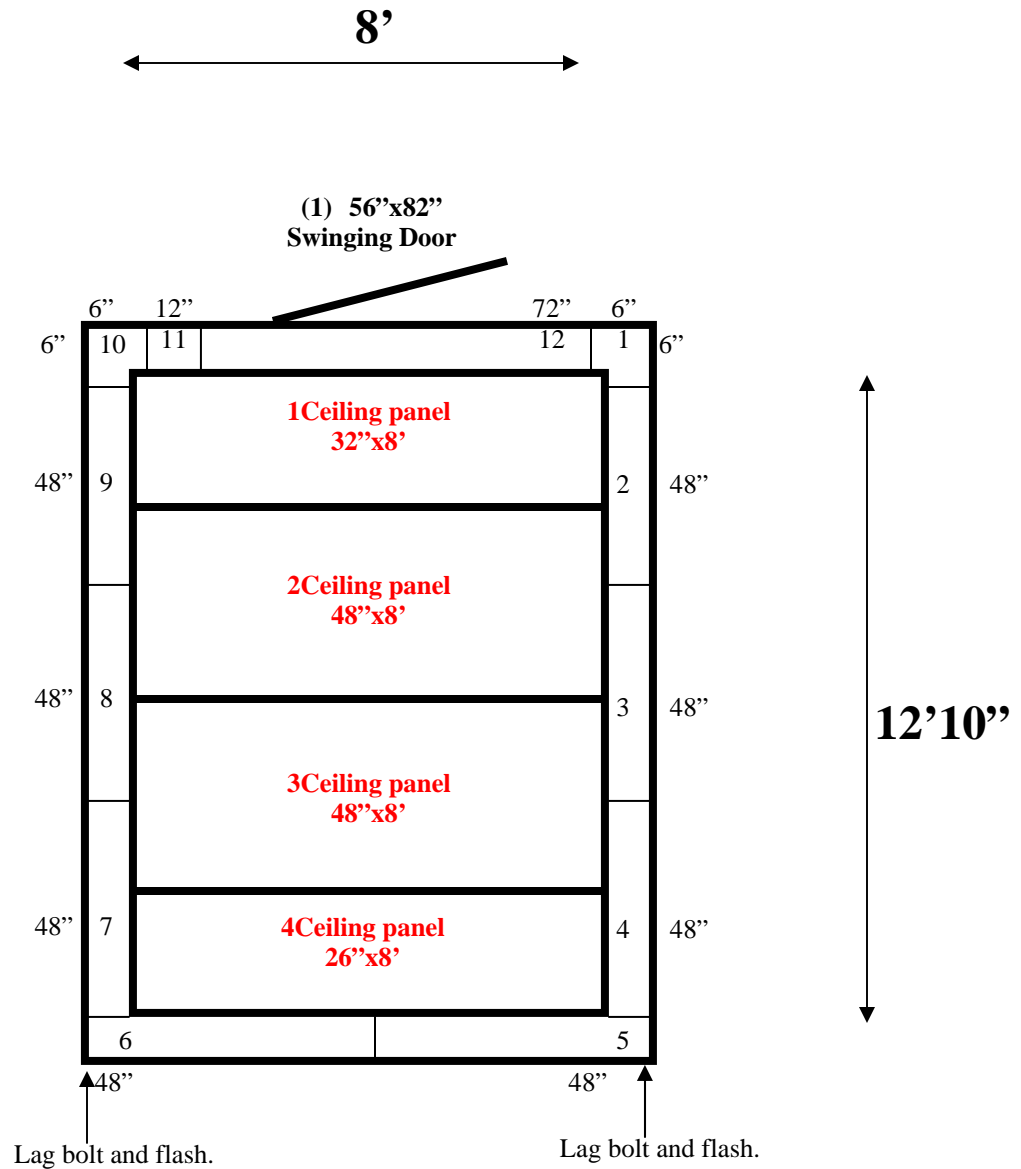

**8' x 12'10" x 10' H
Walk-In Cooler or Freezer
Wall & Ceiling Panels Diagram**

94-09
Grey

REFRIGERATION SUPERSTORE

World's Largest Inventory

New & Used Walk-In/ Drive-In Coolers/ Freezers/ Refrigeration Systems

1423 Planeview Drive, Oshkosh, WI 54904 Tel (920) 231-1711 Fax (920) 231-1701 www.barrinc.com

**8' x 12'10" x 10' H
Walk-In Cooler or Freezer**

94-09
Grey