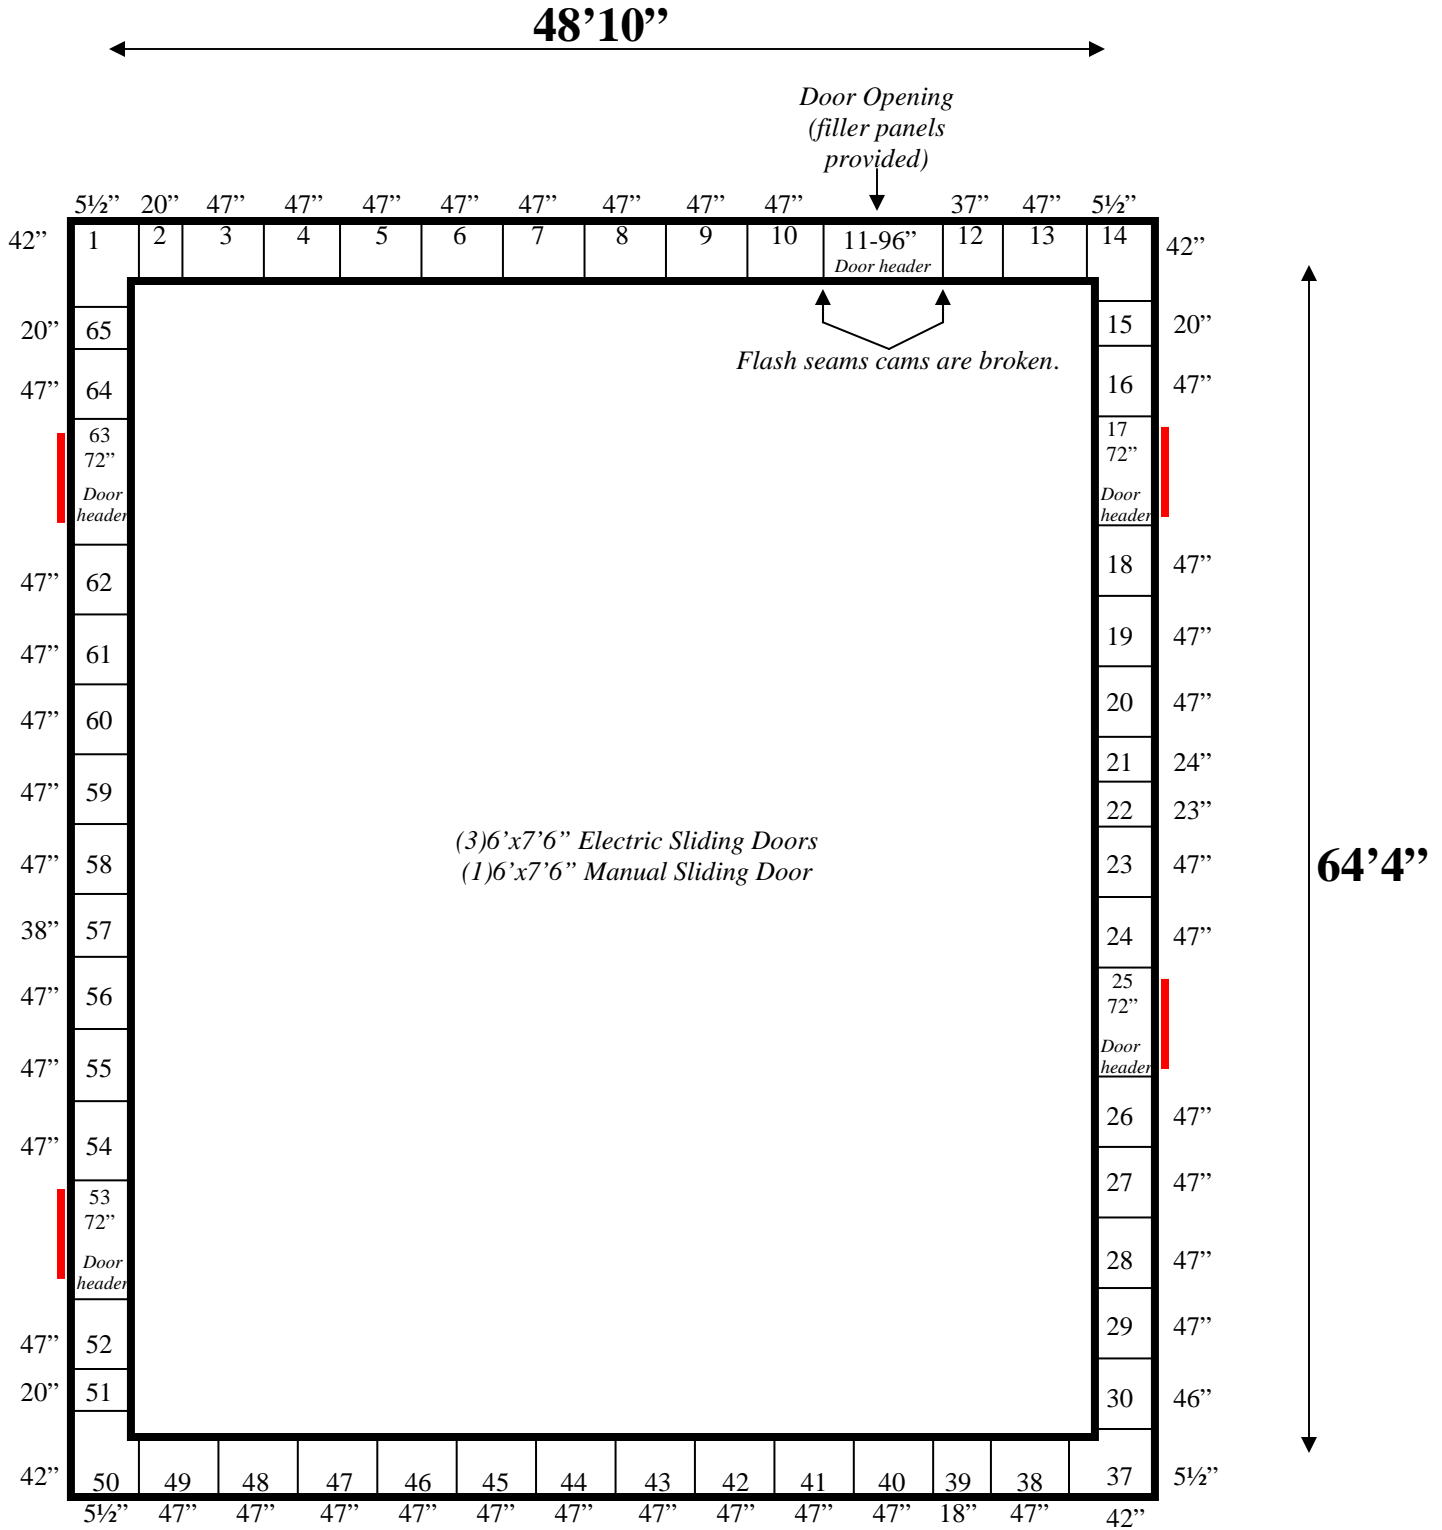

REFRIGERATION SUPERSTORE

World's Largest Inventory

New & Used Walk-In/ Drive-In Coolers/ Freezers/ Refrigeration Systems

1423 Planeview Drive, Oshkosh, WI 54904 Tel (920) 231-1711 Fax (920) 231-1701 www.barrinc.com

**48'10" x 64'4" x 9'6" H
Drive-In Cooler or Freezer
Wall Panels Diagram**