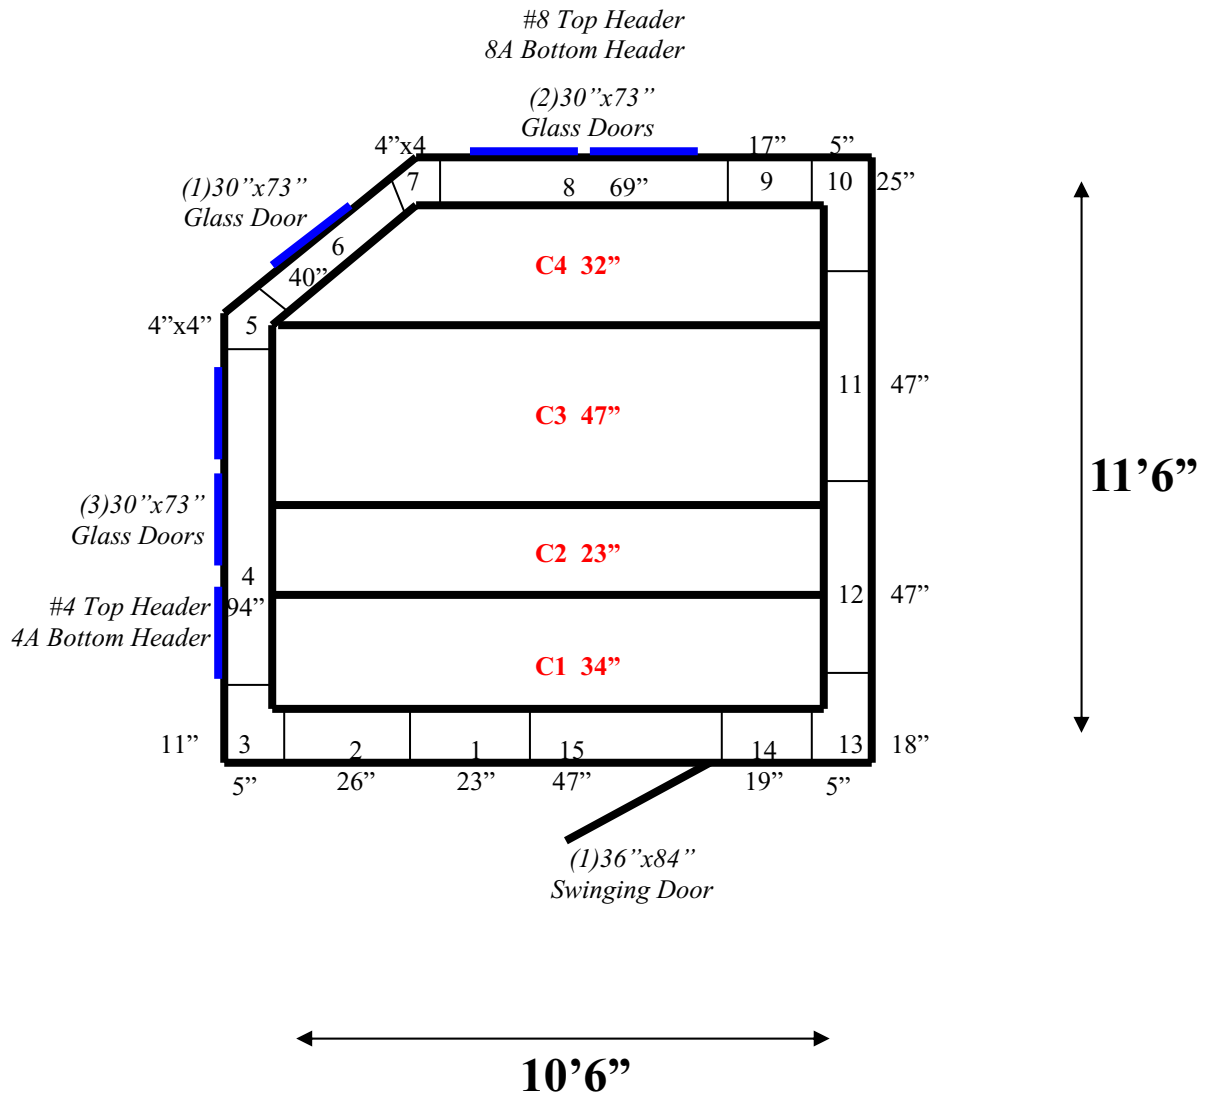

**10'6" x 11'6" x 9'4" H
Walk-In Cooler with Glass Doors
Wall & Ceiling Panels Diagram**

91-09
Lt Blue

REFRIGERATION SUPERSTORE

World's Largest Inventory

New & Used Walk-In/ Drive-In Coolers/ Freezers/ Refrigeration Systems

1423 Planeview Drive, Oshkosh, WI 54904 Tel (920) 231-1711 Fax (920) 231-1701 www.barrinc.com

**10'6" x 11'6" x 9'4" H
Walk-In Cooler with Glass Doors**

91-09
Lt Blue

REFRIGERATION SUPERSTORE

World's Largest Inventory