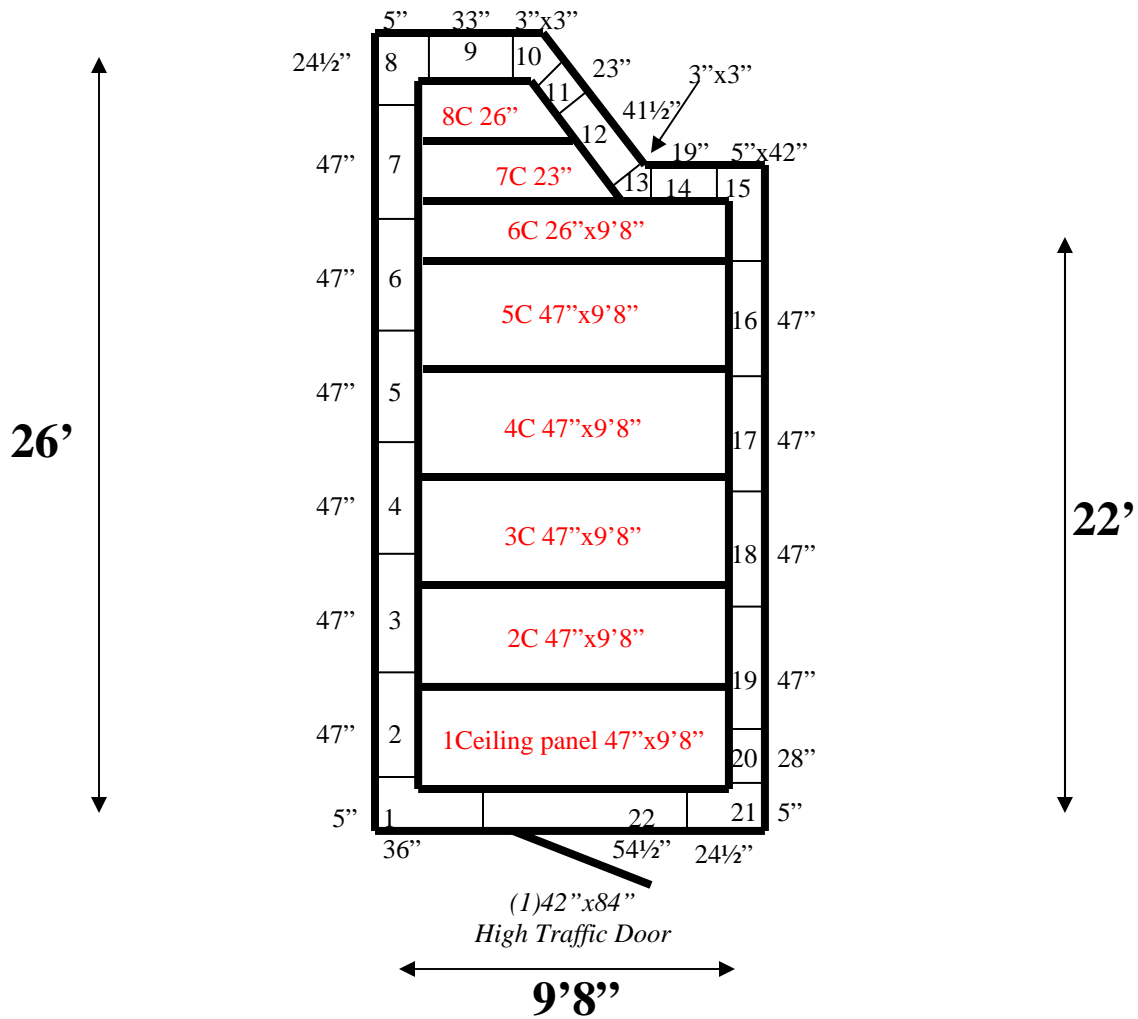

**9'8" x 26' x 9'4" H  
Walk-In Cooler or Freezer  
Wall & Ceiling Panels Diagram**

91-09  
Grey

**REFRIGERATION SUPERSTORE**

*World's Largest Inventory*

*New & Used Walk-In/ Drive-In Coolers/ Freezers/ Refrigeration Systems*

**9'8" x 26' x 9'4" H  
Walk-In Cooler or Freezer**

91-09  
Grey