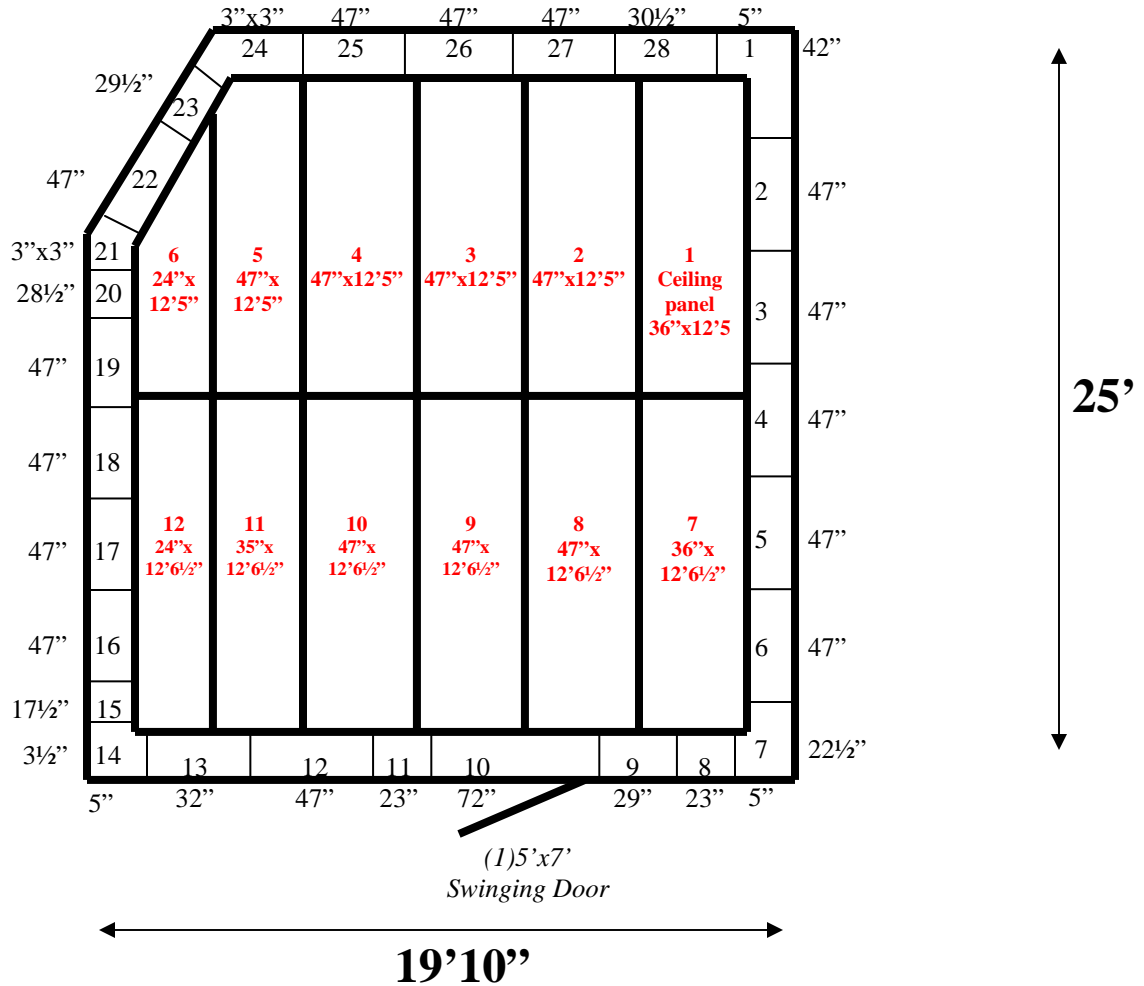

19'10" x 25' x 9'4" H
Walk-In Cooler or Freezer
Wall & Ceiling Panels Diagram

91-09
Orange Blue

REFRIGERATION SUPERSTORE

World's Largest Inventory

New & Used Walk-In/ Drive-In Coolers/ Freezers/ Refrigeration Systems

1423 Planeview Drive, Oshkosh, WI 54904 Tel (920) 231-1711 Fax (920) 231-1701 www.barrinc.com

**19'10" x 25' x 9'4" H
Walk-In Cooler or Freezer**

91-09
Orange Blue