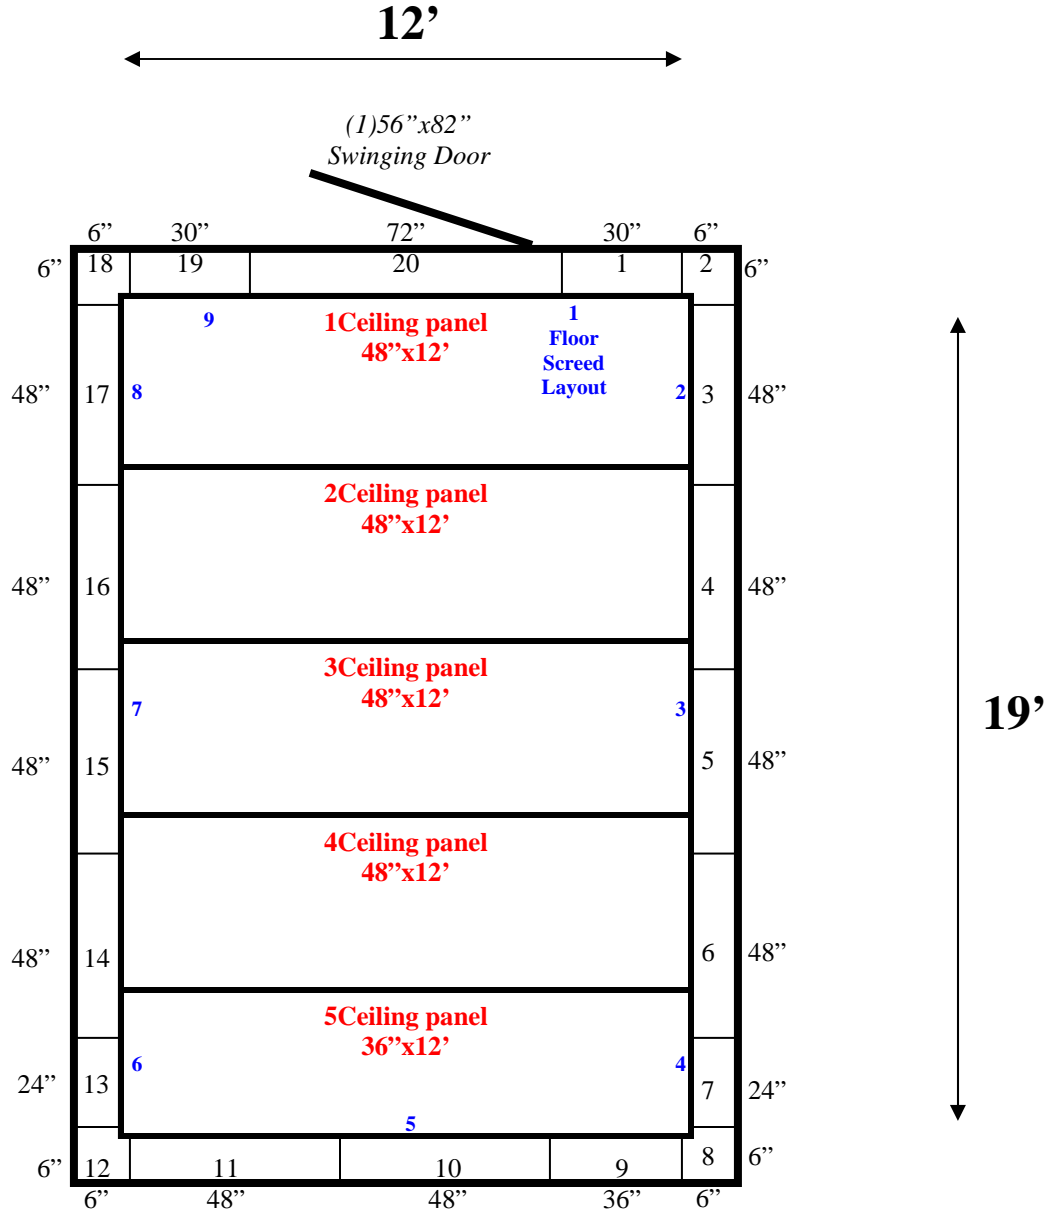

**12' x 19' x 10' H  
Walk-In Cooler or Freezer  
Wall & Ceiling Panels Diagram**

94-09  
Lt Blue

**REFRIGERATION SUPERSTORE**

*World's Largest Inventory*

*New & Used Walk-In/ Drive-In Coolers/ Freezers/ Refrigeration Systems*

1423 Planeview Drive, Oshkosh, WI 54904 Tel (920) 231-1711 Fax (920) 231-1701 [www.barrinc.com](http://www.barrinc.com)

**12' x 19' x 10' H  
Walk-In Cooler or Freezer**

94-09  
Lt Blue