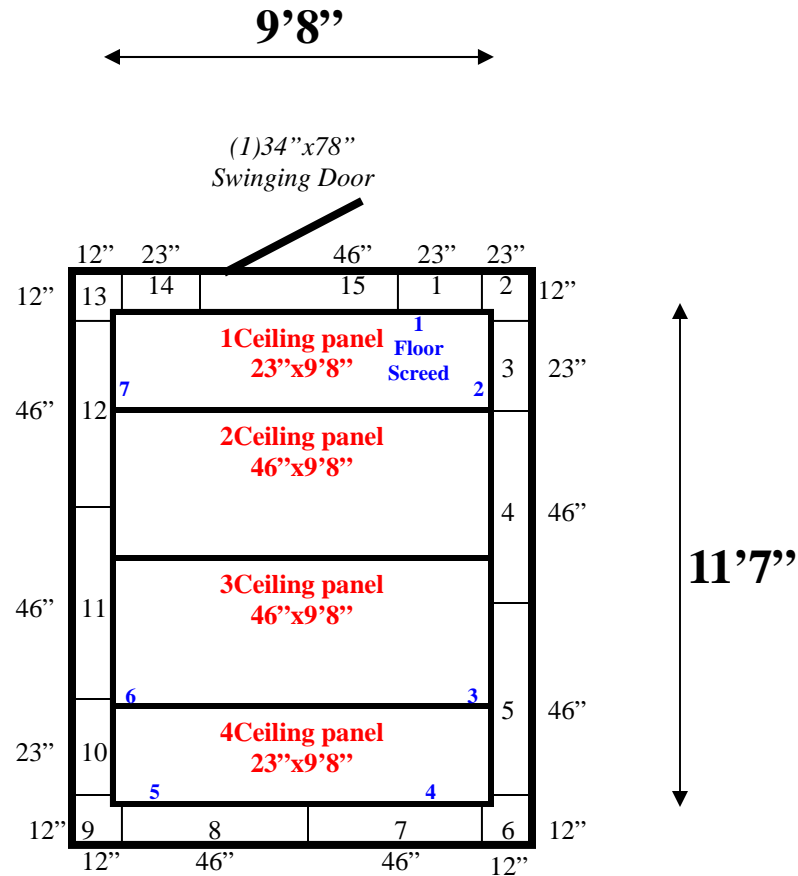

**9'8" x 11'7" x 7'4" H  
Walk-In Cooler or Freezer  
Wall & Ceiling Panels Diagram**

94-09  
Purple

**REFRIGERATION SUPERSTORE**

*World's Largest Inventory*

*New & Used Walk-In/ Drive-In Coolers/ Freezers/ Refrigeration Systems*

1423 Planeview Drive, Oshkosh, WI 54904 Tel (920) 231-1711 Fax (920) 231-1701 www.barrinc.com

**9'8" x 11'7" x 7'4" H  
Walk-In Cooler or Freezer**

94-09  
Purple