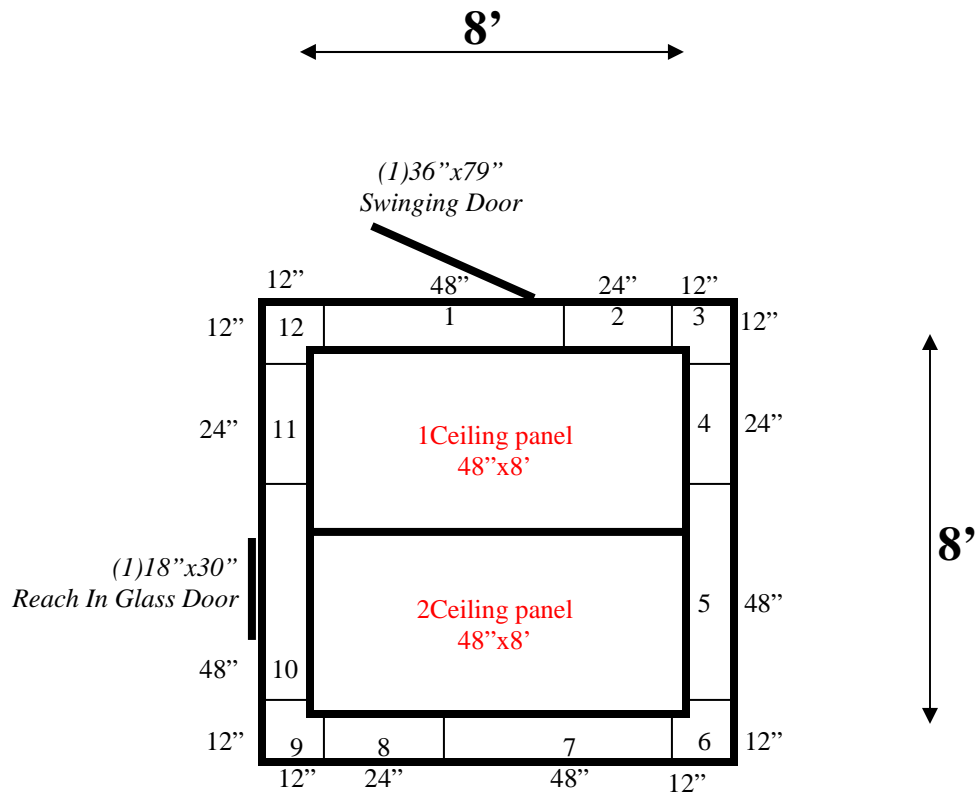

**8' x 8' x 7'6" H
Walk-In Cooler with Glass Door
Wall & Ceiling Panels Diagram**

96-09
Orange

REFRIGERATION SUPERSTORE

World's Largest Inventory

New & Used Walk-In/ Drive-In Coolers/ Freezers/ Refrigeration Systems