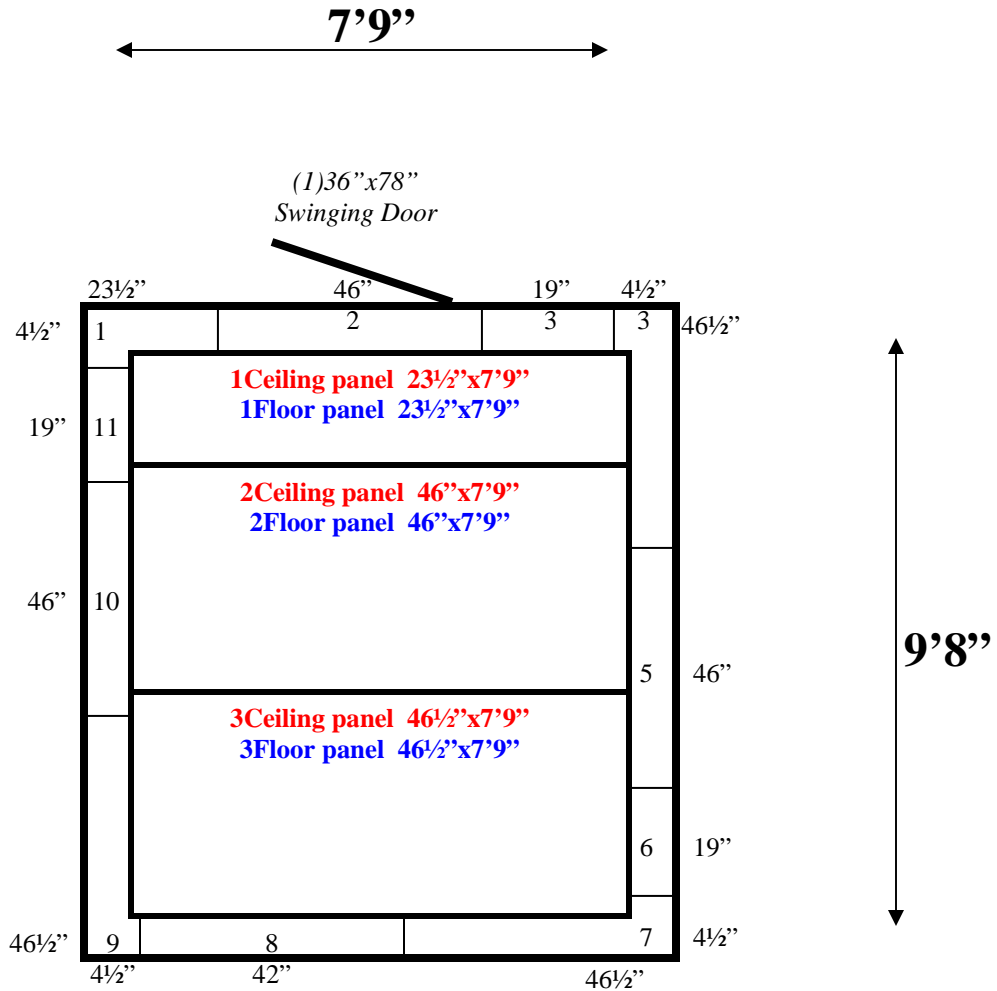

Ceiling & Floor panels layout the same.

**7'9" x 9'8" x 7'6" H
Walk-In Freezer with Floor
Wall, Ceiling & Floor Panels Diagram**

90-09
Pink

REFRIGERATION SUPERSTORE

World's Largest Inventory

New & Used Walk-In/ Drive-In Coolers/ Freezers/ Refrigeration Systems

1423 Planeview Drive, Oshkosh, WI 54904 Tel (920) 231-1711 Fax (920) 231-1701 www.barrinc.com

**7'9" x 9'8" x 7'6" H
Walk-In Freezer with Floor**

90-09
Pink