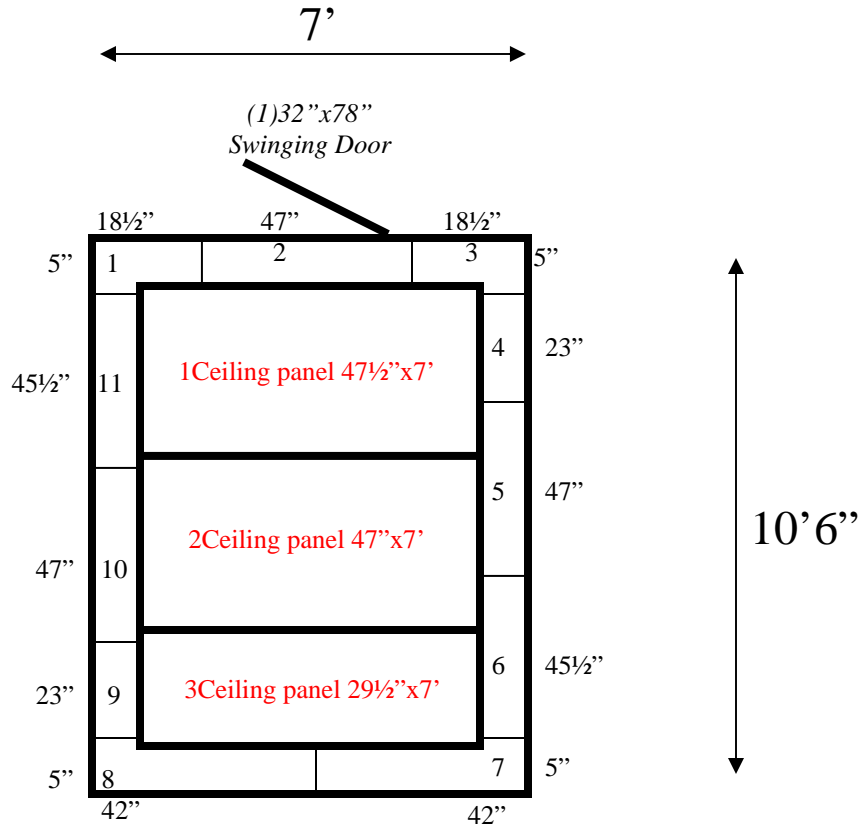

**7' x 10'6" x 7'6" H  
Walk-In Cooler or Freezer  
Wall & Ceiling Panels Diagram**

95-09  
Green

**REFRIGERATION SUPERSTORE**

*World's Largest Inventory*

*New & Used Walk-In/ Drive-In Coolers/ Freezers/ Refrigeration Systems*

1423 Planeview Drive, Oshkosh, WI 54904 Tel (920) 231-1711 Fax (920) 231-1701 [www.barrinc.com](http://www.barrinc.com)

**7' x 10'6" x 7'6" H  
Walk-In Cooler or Freezer**

95-09  
Green