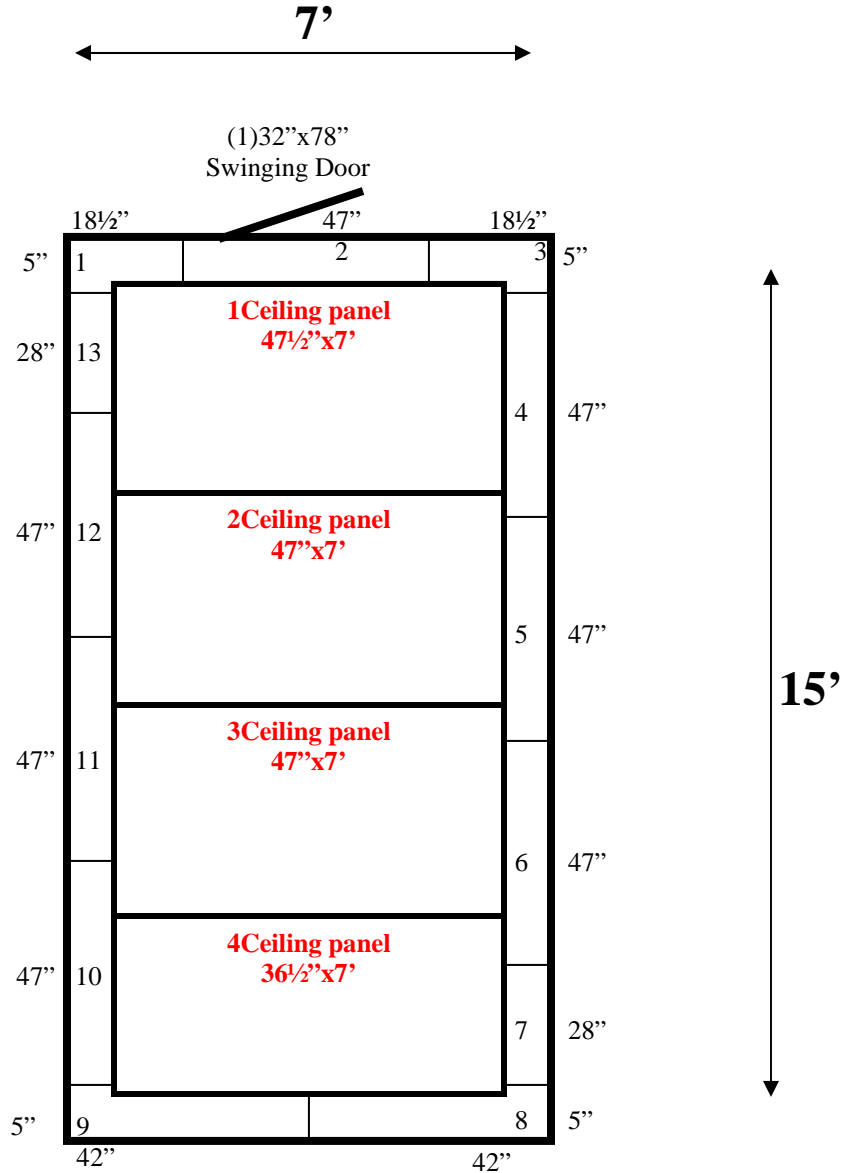

**7' x 15' x 7'6" H  
Walk-In Cooler or Freezer  
Wall & Ceiling Panels Diagram**

95-09  
Black/Lt Blue

**REFRIGERATION SUPERSTORE**

*World's Largest Inventory*

*New & Used Walk-In/ Drive-In Coolers/ Freezers/ Refrigeration Systems*

1423 Planeview Drive, Oshkosh, WI 54904 Tel (920) 231-1711 Fax (920) 231-1701 [www.barrinc.com](http://www.barrinc.com)

**7' x 15' x 7'6" H  
Walk-In Cooler or Freezer**

95-09  
Black- Lt Blue