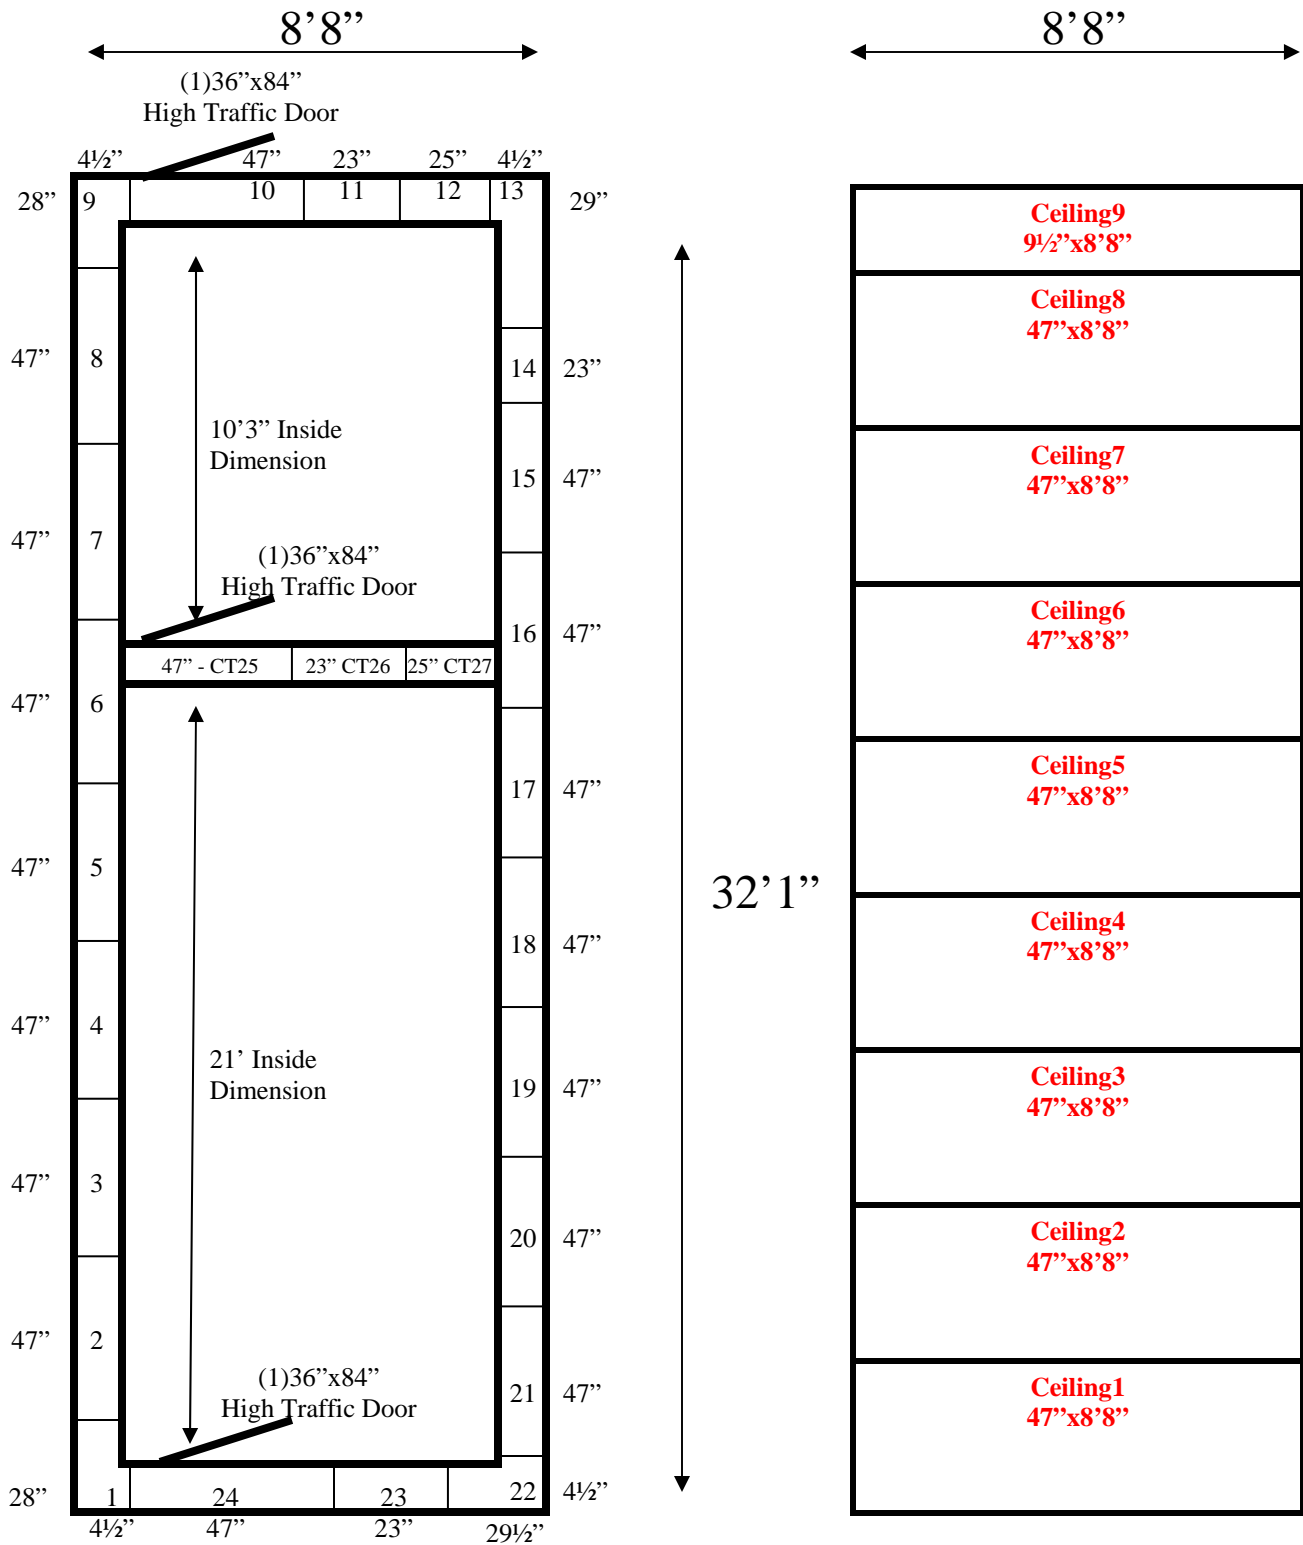

**8'8" x 32'1" x 9' H**  
**Walk-In Combination Cooler/ Freezer**  
**Wall & Ceiling Panels Diagram**

81-09  
 Orange

**REFRIGERATION SUPERSTORE**

*World's Largest Inventory*

*New & Used Walk-In/ Drive-In Coolers/ Freezers/ Refrigeration Systems*

**8'8" x 32'1" x 9' H**  
**Walk-In Combination Cooler/ Freezer**

81-09  
Orange