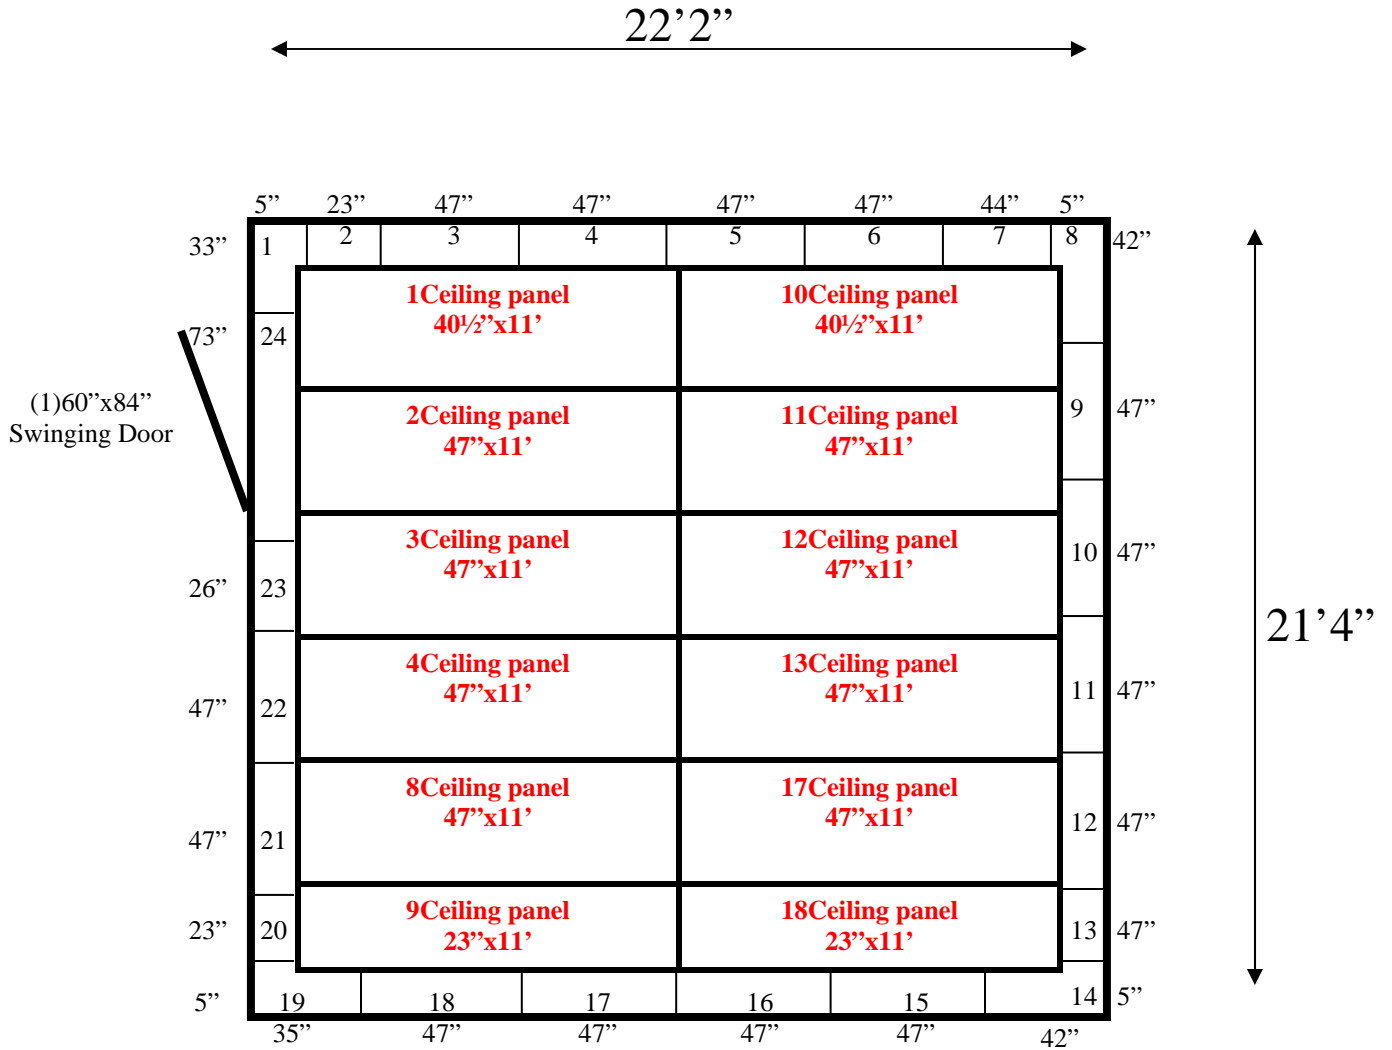

21'4" x 22'2" x 9'4" H
Walk-In Cooler or Freezer
Wall & Ceiling Panels Diagram

91-09
Red

REFRIGERATION SUPERSTORE

World's Largest Inventory

New & Used Walk-In/ Drive-In Coolers/ Freezers/ Refrigeration Systems