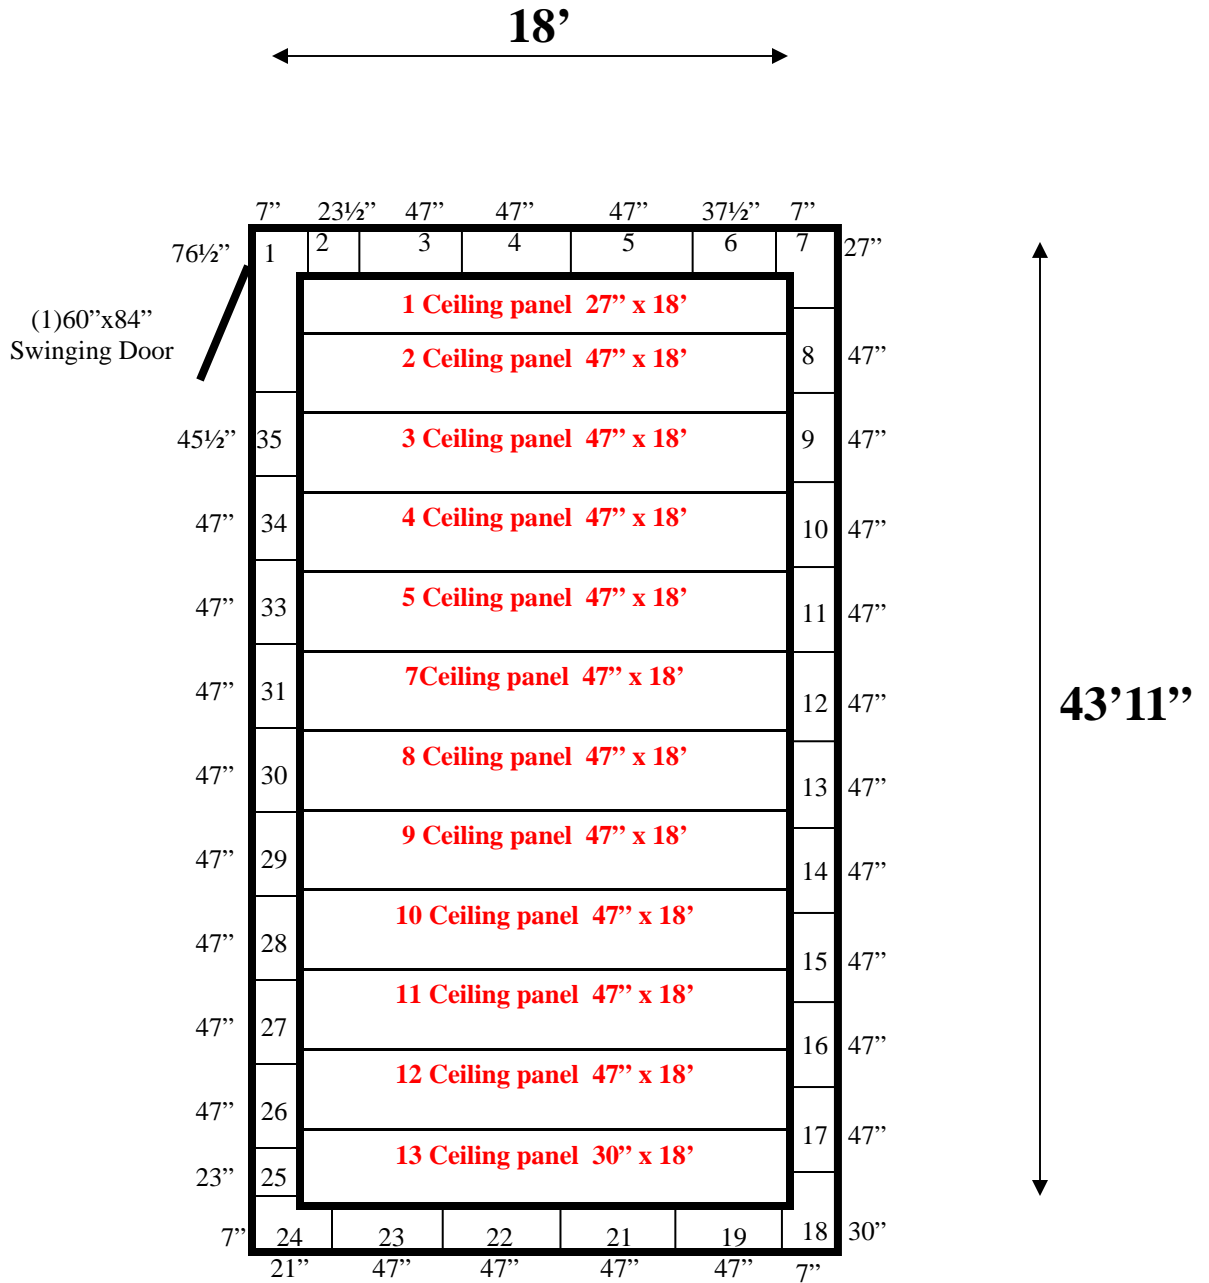

No Ceiling panel 6C.
No Wall panels 20 and 32.

18' x 43'11" x 10'8" H
Walk-In Cooler or Freezer
Wall & Ceiling Panels Diagram

83-09
Yellow

REFRIGERATION SUPERSTORE

World's Largest Inventory

New & Used Walk-In/ Drive-In Coolers/ Freezers/ Refrigeration Systems

1423 Planeview Drive, Oshkosh, WI 54904 Tel (920) 231-1711 Fax (920) 231-1701 www.barrinc.com

**18' x 43'11" x 10'8" H
Walk-In Cooler or Freezer**

83-09
Yellow