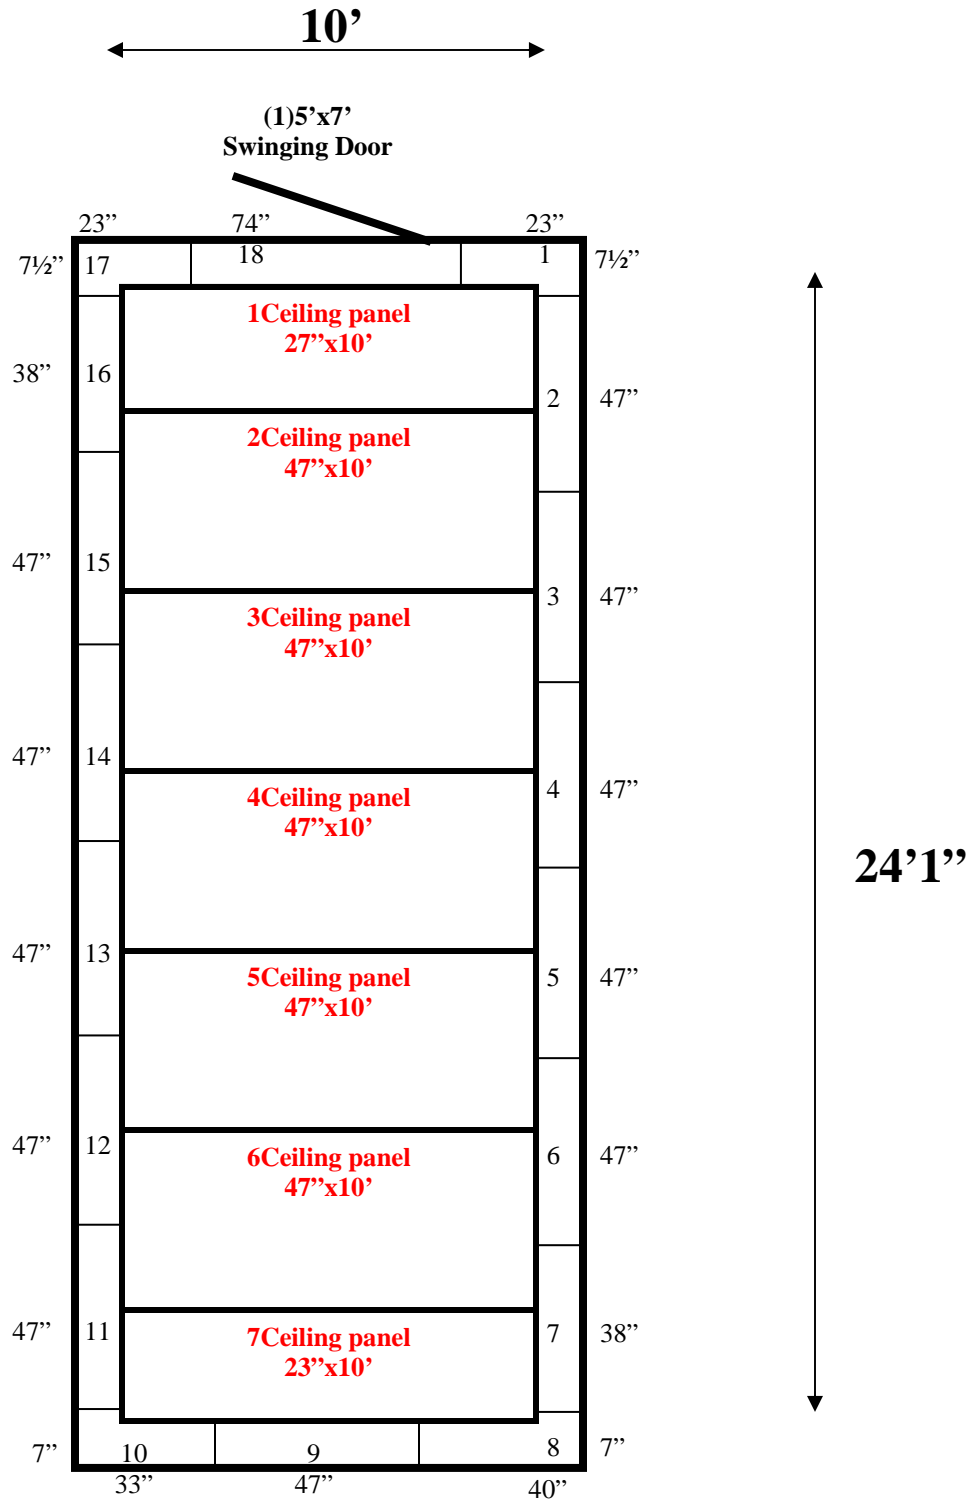

**10' x 24'1" x 9'11" H  
Walk-In Cooler or Freezer  
Wall & Ceiling Panels Diagram**

87-09  
Lt Blue

**REFRIGERATION SUPERSTORE**

*World's Largest Inventory*

*New & Used Walk-In/ Drive-In Coolers/ Freezers/ Refrigeration Systems*

1423 Planeview Drive, Oshkosh, WI 54904 Tel (920) 231-1711 Fax (920) 231-1701 [www.barrinc.com](http://www.barrinc.com)

**10' x 24'1" x 9'11" H  
Walk-In Cooler or Freezer**

**87-09  
Lt Blue**