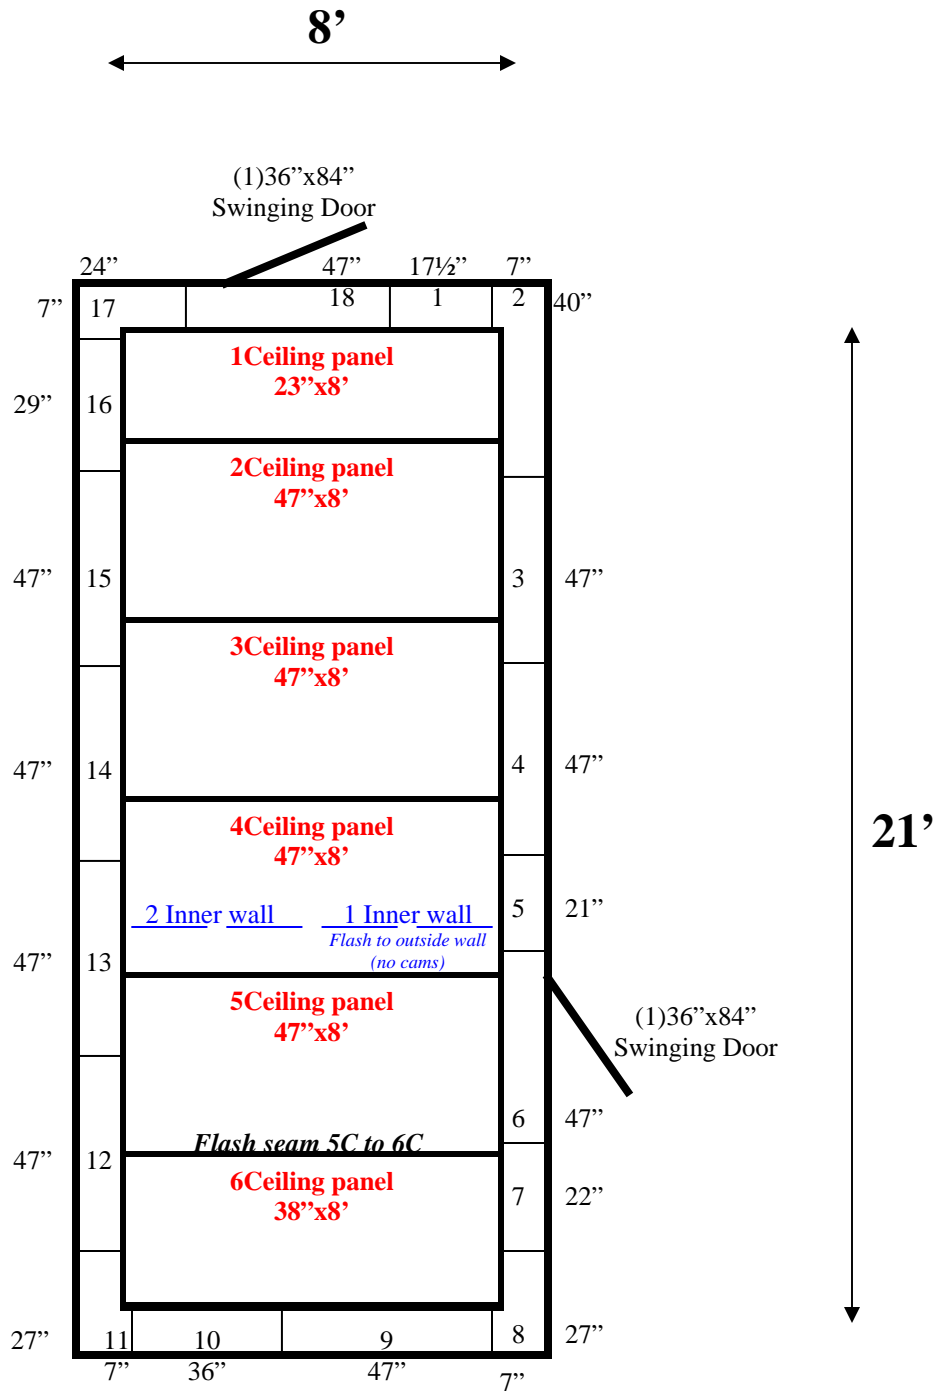

**8' x 21' x 9'11" H  
Walk-In Combination Cooler/ Freezer  
Wall & Ceiling Panels Diagram**

Green

**REFRIGERATION SUPERSTORE**

*World's Largest Inventory*

*New & Used Walk-In/ Drive-In Coolers/ Freezers/ Refrigeration Systems*