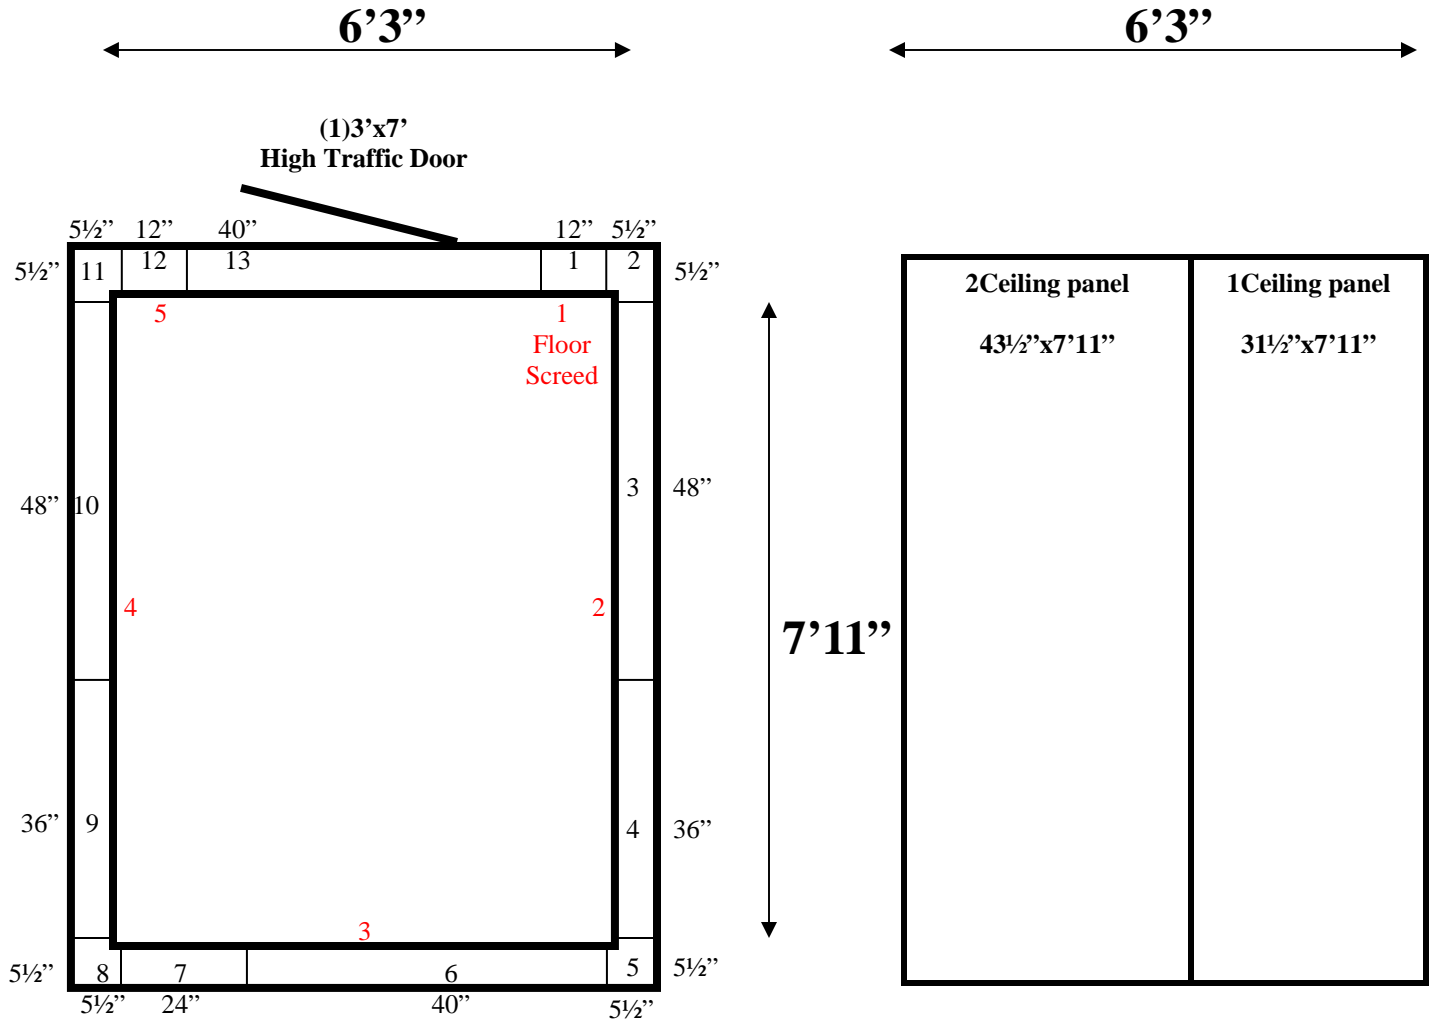

**6'3" x 7'11" x 9' H
Walk-In Cooler or Freezer
Wall & Ceiling Panels Diagram**

80-09
Orange

REFRIGERATION SUPERSTORE

World's Largest Inventory

New & Used Walk-In/ Drive-In Coolers/ Freezers/ Refrigeration Systems

1423 Planeview Drive, Oshkosh, WI 54904 Tel (920) 231-1711 Fax (920) 231-1701 www.barrinc.com

**6'3" x 7'11" x 9' H
Walk-In Cooler or Freezer**

80-09
Orange