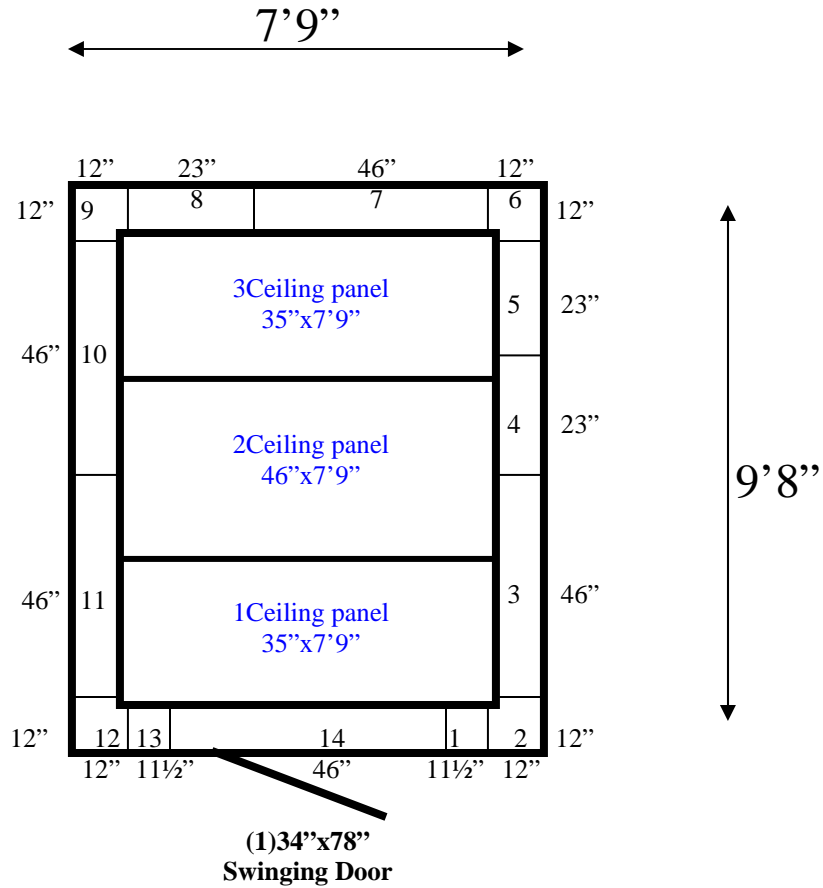

**7'9" x 9'8" x 7'5" H
Walk-In Cooler or Freezer
Wall & Ceiling Panels Diagram**

REFRIGERATION SUPERSTORE

World's Largest Inventory

New & Used Walk-In/ Drive-In Coolers/ Freezers/ Refrigeration Systems

1423 Planeview Drive, Oshkosh, WI 54904 Tel (920) 231-1711 Fax (920) 231-1701 www.barrinc.com

**7'9" x 9'8" x 7'5" H
Walk-In Cooler or Freezer**