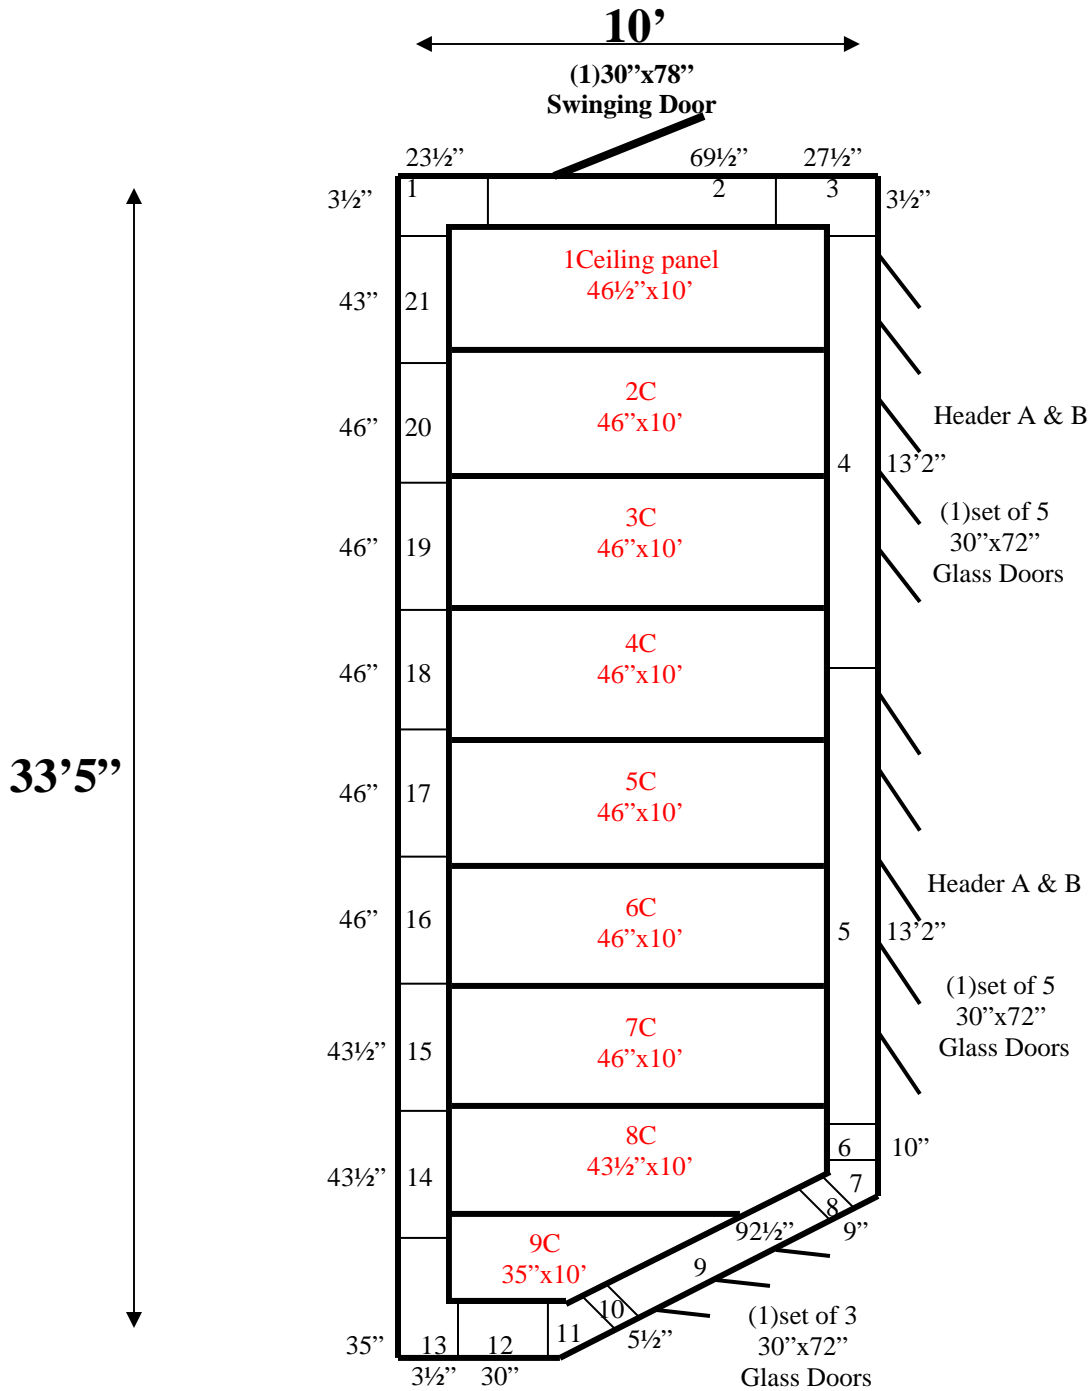

**10' x 33'5" x 8' H
Walk-In Cooler with Glass Doors
Wall & Ceiling Panels Diagram**

REFRIGERATION SUPERSTORE

World's Largest Inventory

New & Used Walk-In/ Drive-In Coolers/ Freezers/ Refrigeration Systems

1423 Planeview Drive, Oshkosh, WI 54904 Tel (920) 231-1711 Fax (920) 231-1701 www.barrinc.com

**10' x 33'5" x 8' H
Walk-In Cooler with Glass Doors**