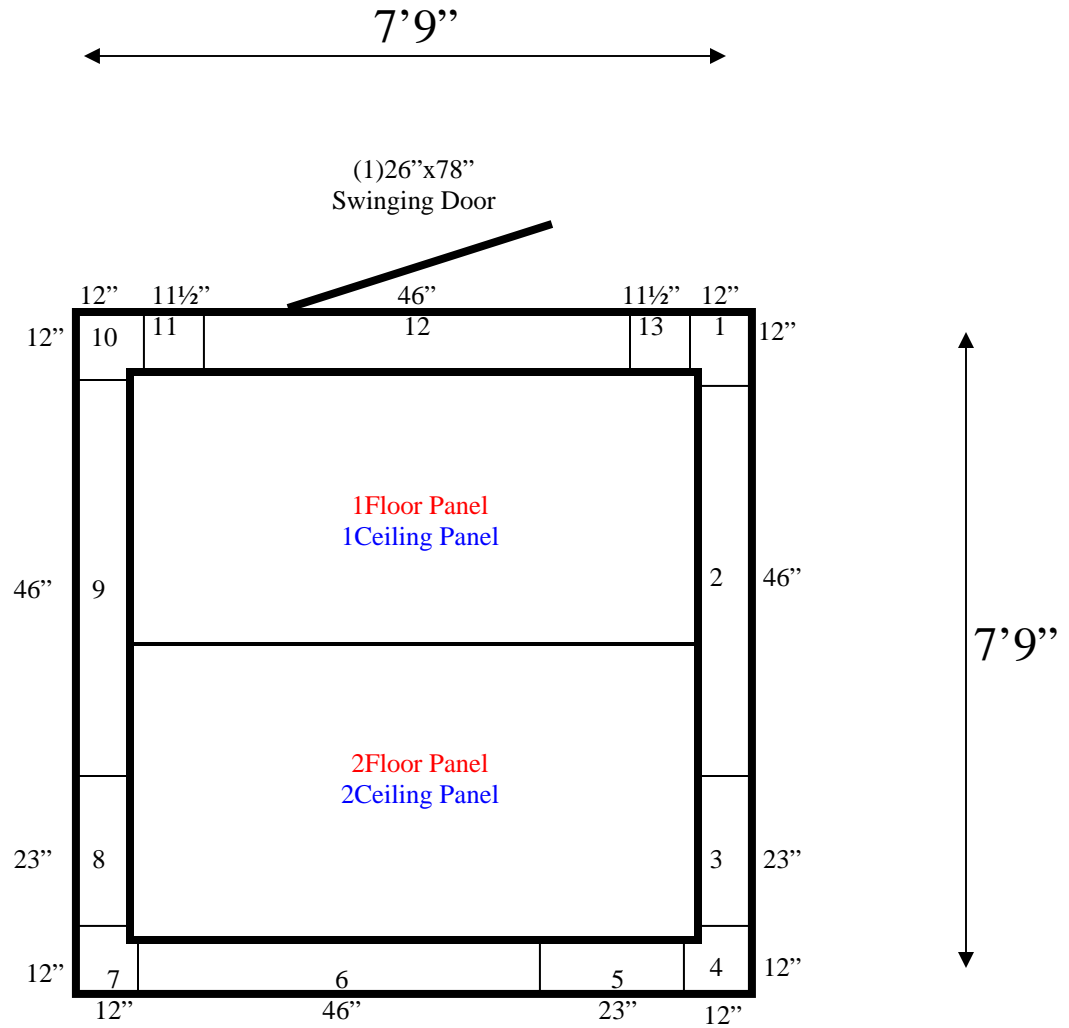

**7'9" x 7'9" x 9'6" H
Walk-In Freezer with Floor
Wall, Ceiling & Floor Panels Diagram**

REFRIGERATION SUPERSTORE

World's Largest Inventory

New & Used Walk-In/ Drive-In Coolers/ Freezers/ Refrigeration Systems

1423 Planeview Drive, Oshkosh, WI 54904 Tel (920) 231-1711 Fax (920) 231-1701 www.barrinc.com

**7'9" x 7'9" x 9'6" H
Walk-In Freezer with Floor**

09
Orange