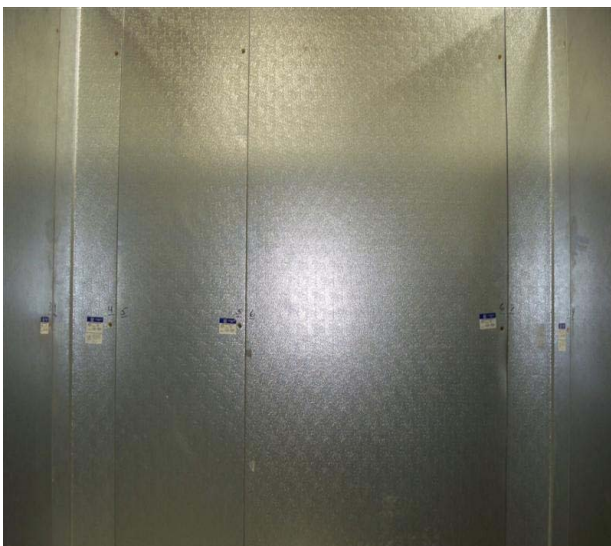

**7'9" x 7'9" x 9'6" H (11'2" H with unit)
Walk-In Freezer with Floor
Wall, Ceiling & Floor Panels Diagram**

REFRIGERATION SUPERSTORE

World's Largest Inventory

New & Used Walk-In/ Drive-In Coolers/ Freezers/ Refrigeration Systems

1423 Planeview Drive, Oshkosh, WI 54904 Tel (920) 231-1711 Fax (920) 231-1701 www.barrinc.com

**7'9" x 7'9" x 9'6" H (11'2" H with unit)
Walk-In Freezer with Floor**

09
Grey

REFRIGERATION SUPERSTORE

World's Largest Inventory