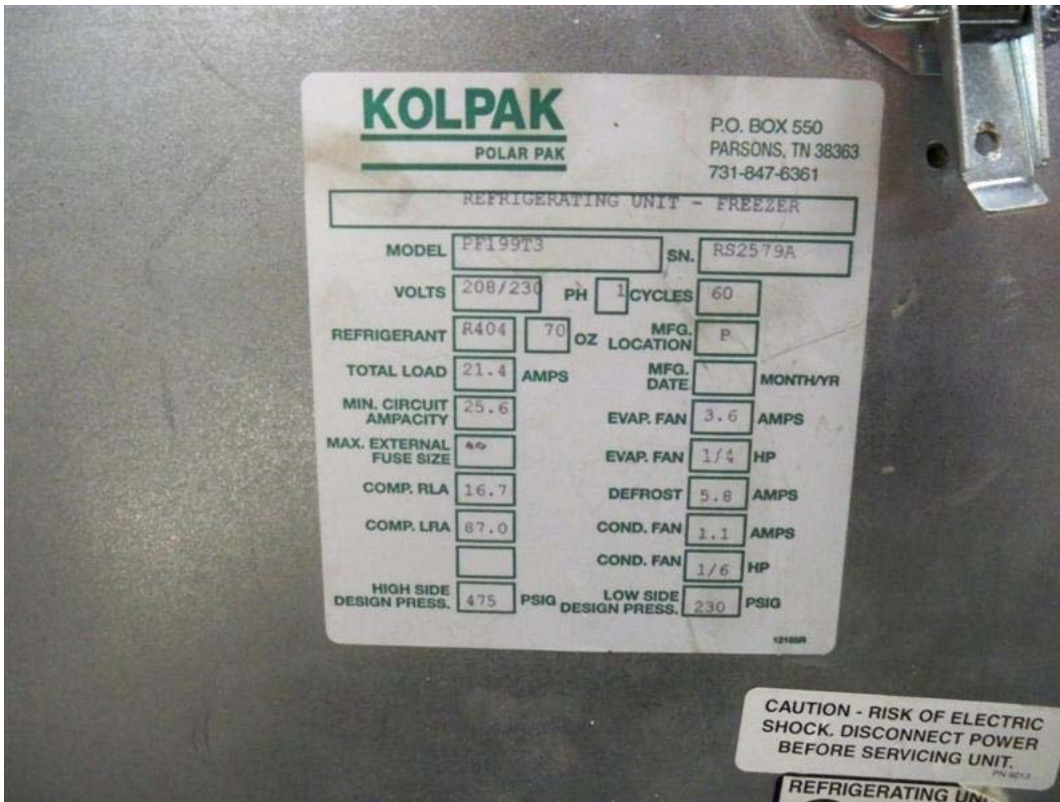

REFRIGERATION SUPERSTORE

World's Largest Inventory

New & Used Walk-In/ Drive-In Coolers/ Freezers/ Refrigeration Systems

1423 Planeview Drive, Oshkosh, WI 54904 Tel (920) 231-1711 Fax (920) 231-1701 www.barrinc.com

**7'9" x 7'9" x 9'6" H (11'2" H with unit)
Walk-In Freezer with Floor**