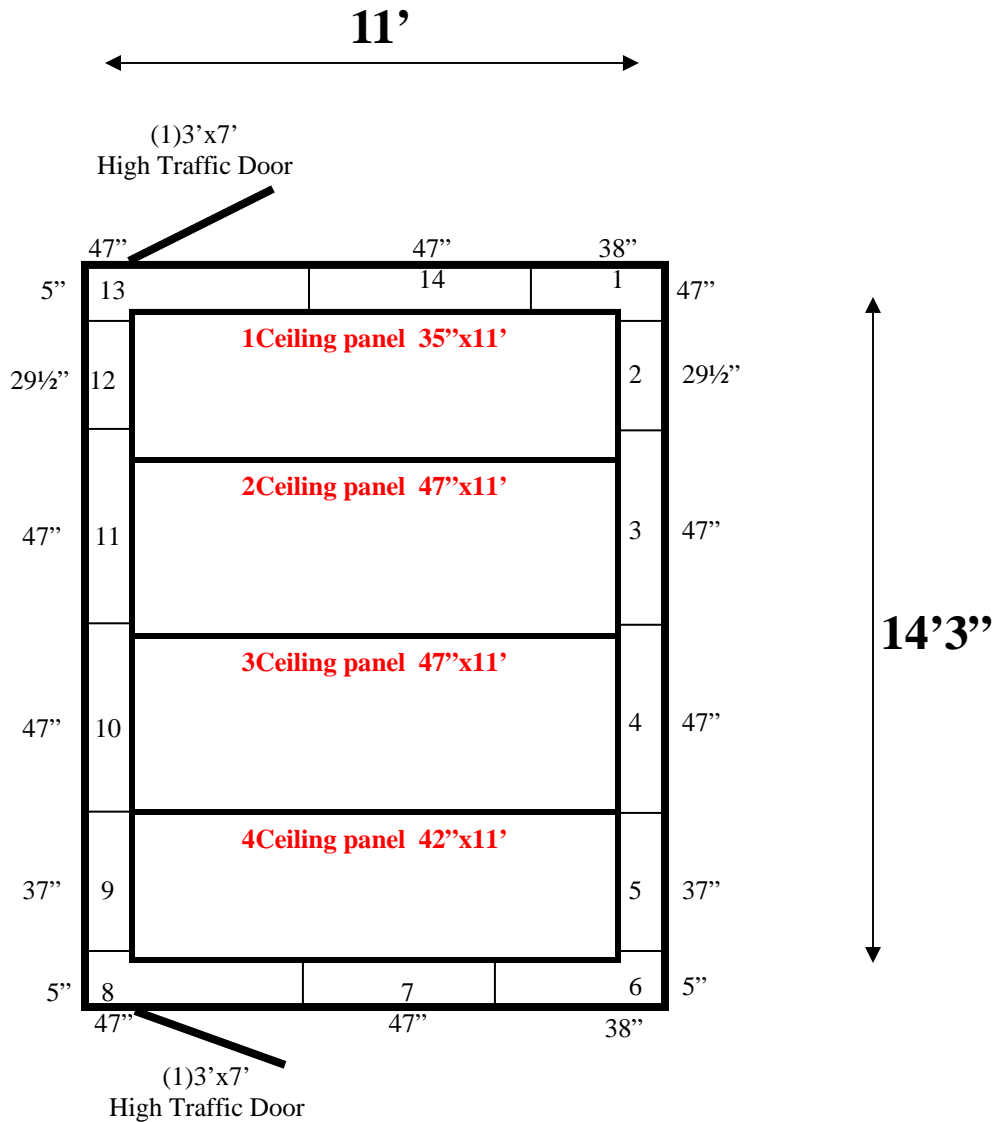

**11' x 14'3" x 8'6" H
Walk-In Cooler or Freezer
Wall & Ceiling Panels Diagram**

REFRIGERATION SUPERSTORE

World's Largest Inventory

New & Used Walk-In/ Drive-In Coolers/ Freezers/ Refrigeration Systems

1423 Planeview Drive, Oshkosh, WI 54904 Tel (920) 231-1711 Fax (920) 231-1701 www.barrinc.com

**11' x 14'3" x 8'6" H
Walk-In Cooler or Freezer**

09
Green