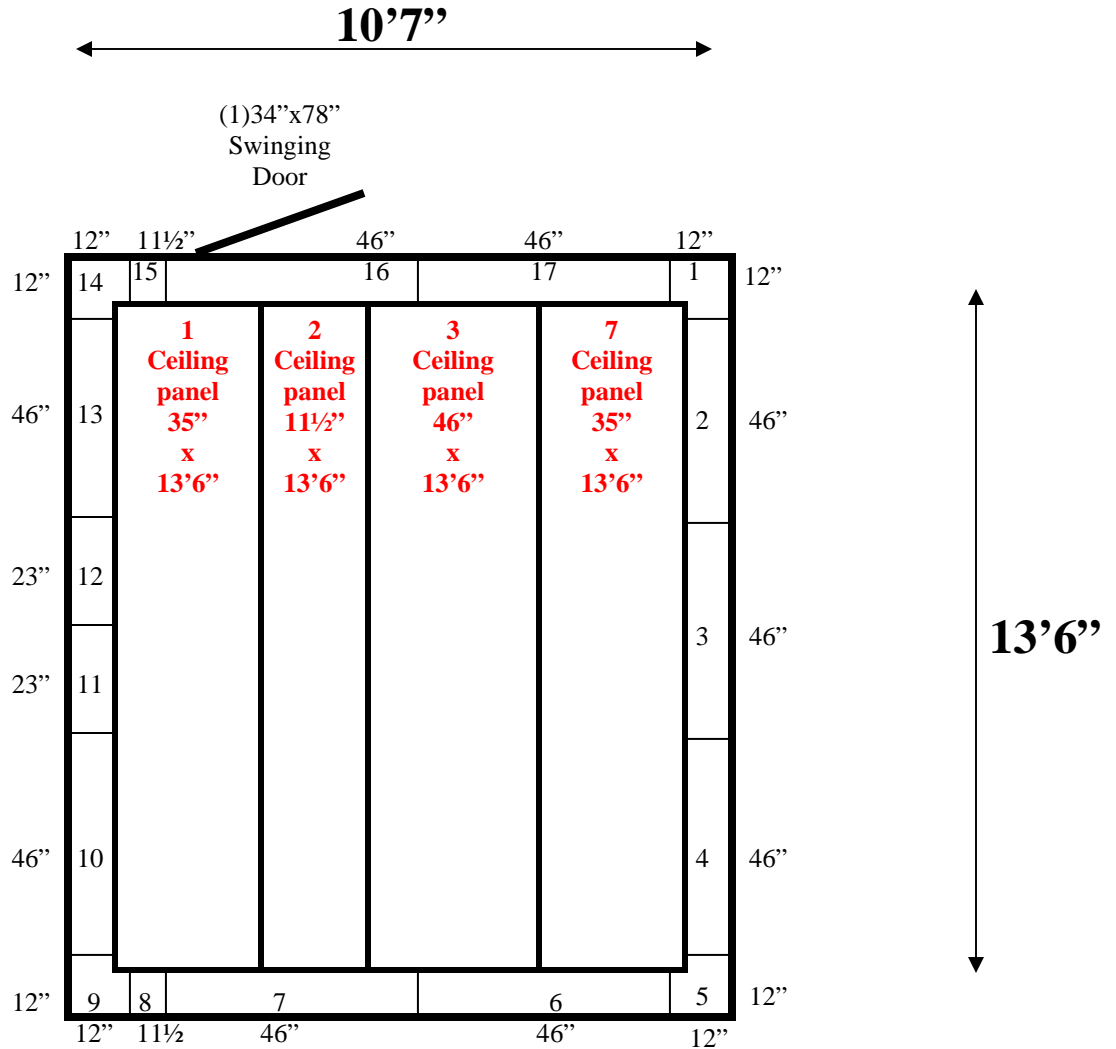

**10'7" x 13'6" x 8'2" H**  
**Walk-In Cooler or Freezer**  
**Wall & Ceiling Panels Diagram**

**79-09**  
**Black**

**REFRIGERATION SUPERSTORE**

*World's Largest Inventory*

*New & Used Walk-In/ Drive-In Coolers/ Freezers/ Refrigeration Systems*

1423 Planeview Drive, Oshkosh, WI 54904 Tel (920) 231-1711 Fax (920) 231-1701 [www.barrinc.com](http://www.barrinc.com)

**10'7" x 13'6" x 8'2" H  
Walk-In Cooler or Freezer**

79-09  
Black