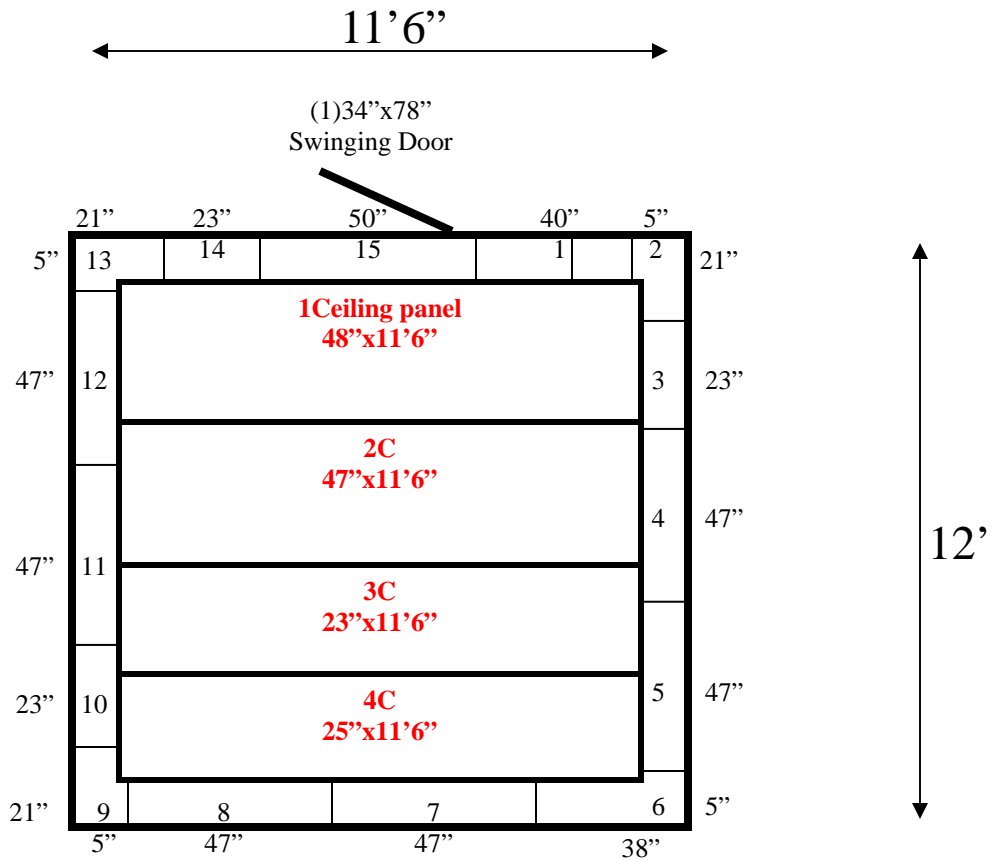

**11'6" x 12' x 9' H  
Walk-In Cooler or Freezer  
Wall & Ceiling Panels Diagram**

**REFRIGERATION SUPERSTORE**

*World's Largest Inventory*

*New & Used Walk-In/ Drive-In Coolers/ Freezers/ Refrigeration Systems*